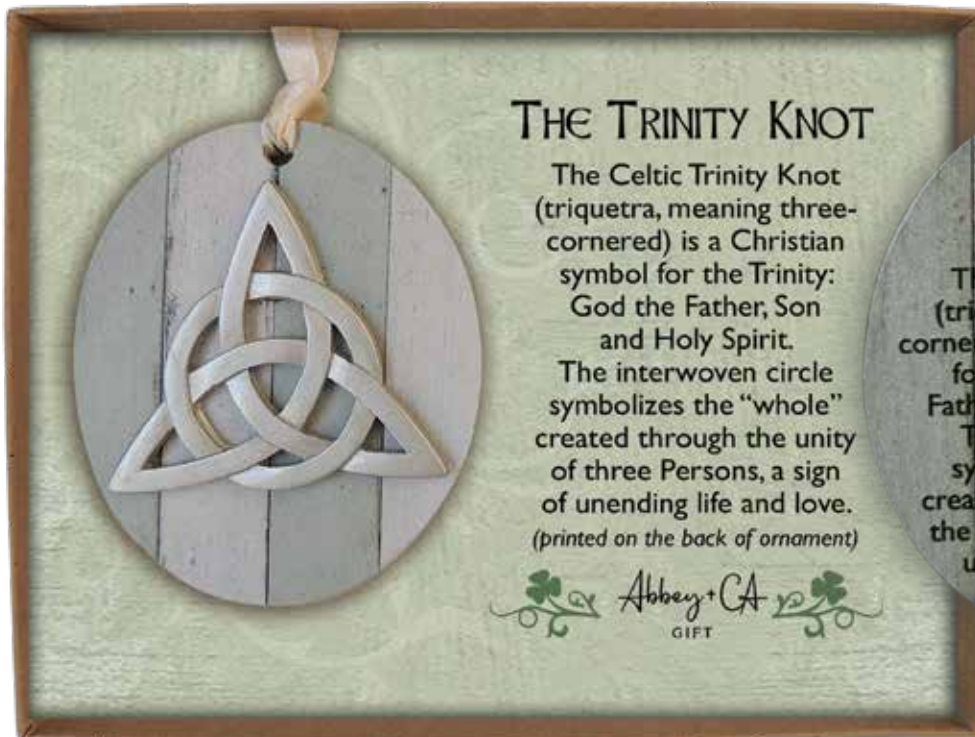

Claddagh Ornament
Metal with silver enamel finish, with green ribbon. 2 1/2" x 3" W. Window boxed. **CO981-6W50-2**

THE TRINITY KNOT

The Celtic Trinity Knot (triquetra, meaning three-cornered) is a Christian symbol for the Trinity: God the Father, Son and Holy Spirit.

The interwoven circle symbolizes the "whole" created through the unity of three Persons, a sign of unending life and love.

(printed on the back of ornament)