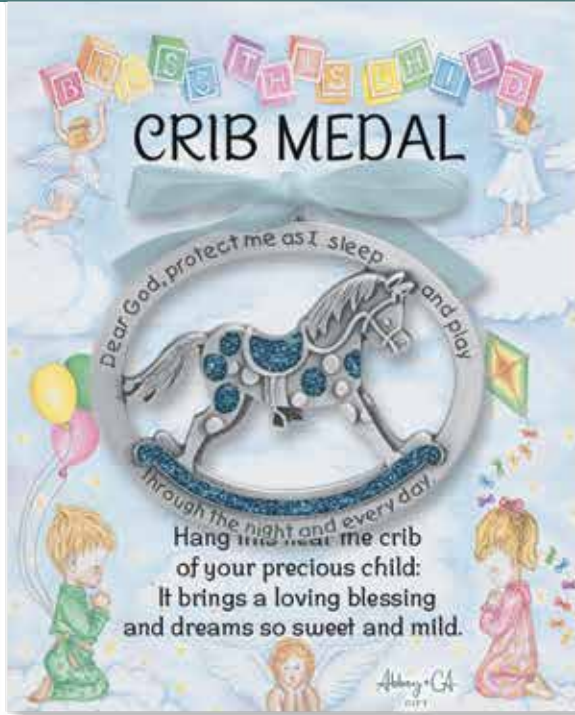

Blue Horse
CM15B-6N00-2

CRIB MEDALS
Metal with silver enamel finish. Featuring sparkling enamel and soft pink or blue ribbon. 2" x 2 1/2". Carded.