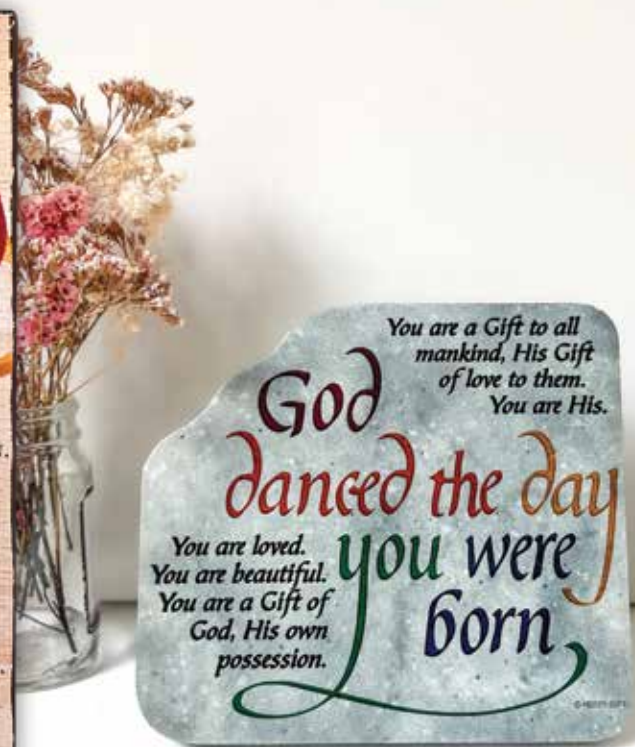

**God Danced.** Sublimated MDF Plaque. Hangs or stands. 4 3/8" x 5 3/8". Boxed. **36087-6V00-2**

Cross with blue bead  
CR122B-9X00-2

**Crosses**

Crafted of MDF, wrapped in fabric, adorned with jute, wood beads and cross. Ready to hang or stand. 5" x 7 1/4". Boxed.