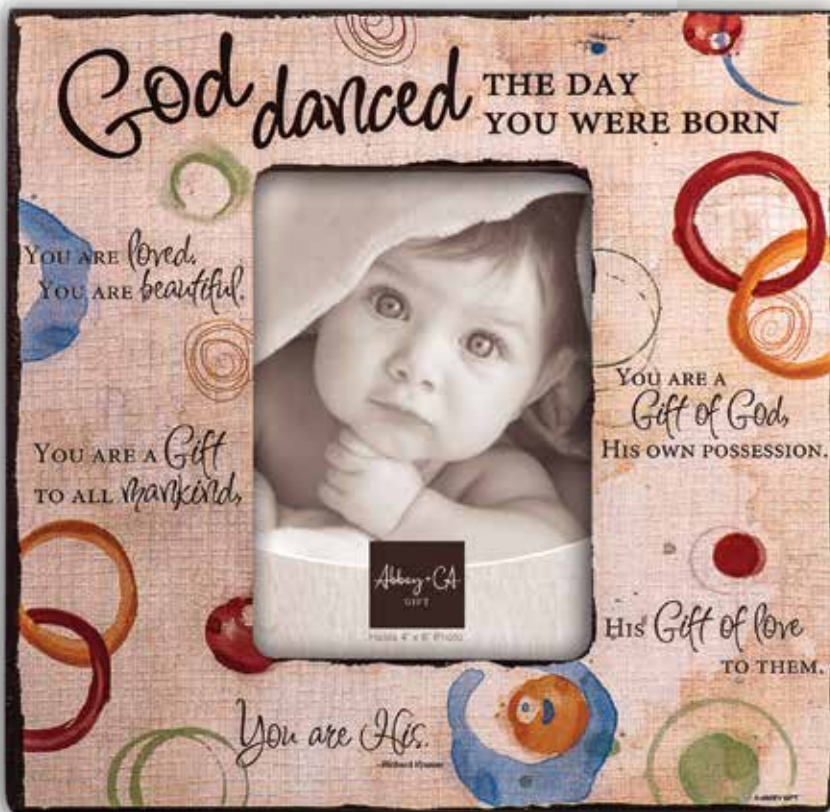

God's Grace Whitewashed frame with sublimation, gray gingham fabric, and metal cross accent. Hangs or stands. Holds 4" X 6" horizontal photo. 8 1/2" W x 7 1/2" H. Boxed. **MF314-10G00-2**

Cross with blue bead
CR122B-9X00-2

Photo Frame Sublimated MDF. Holds 4" x 6" photo. Hang or stand with attached easel backer. 9 1/4" x 9 1/4". Boxed. **55243-10D00-2**