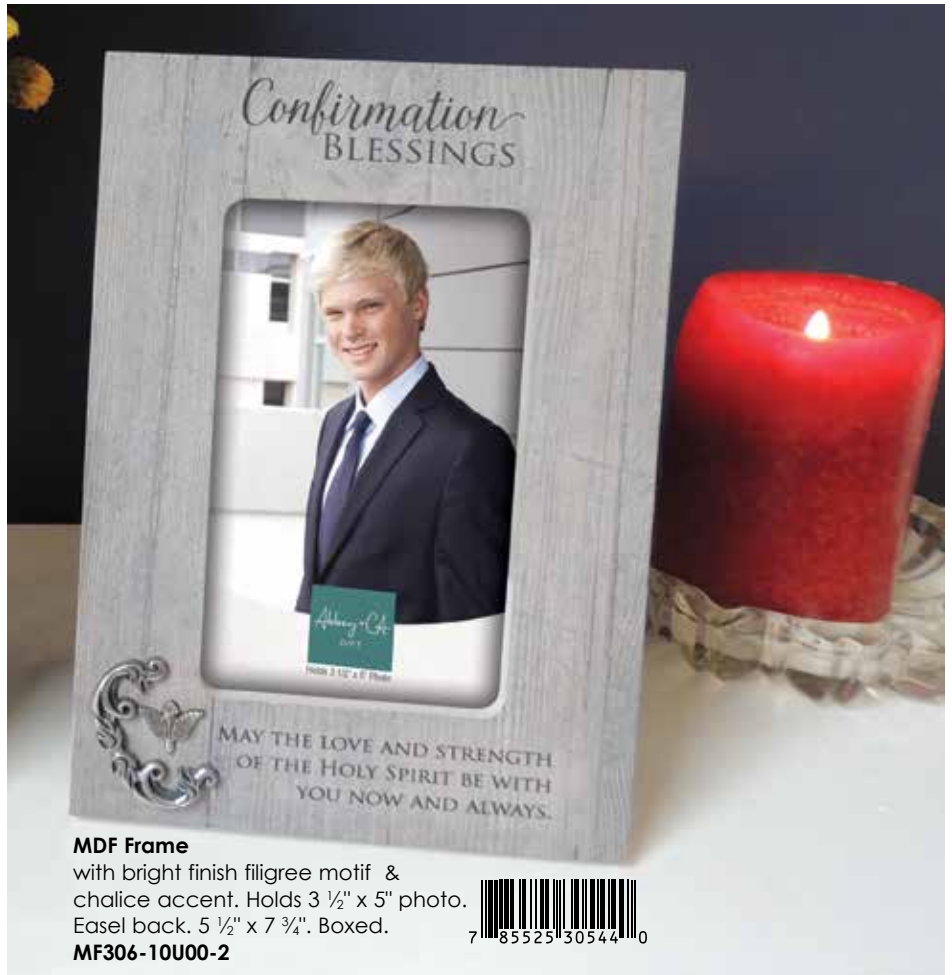

7 85525 31010 9

**Black Rosary w/Keepsake Box**  
 in 6" x 4 1/2" gift box. **CS124-18U00-1**

7 85525 05291 1

**Pearl Rosary w/Keepsake Box**  
 in 6" x 4 1/2" gift box. **CS123-18W00-1**

7 85525 20125 4

**Standing Cross**  
MDF with pewter finish dove charm. 6" tall. Gift boxed.  
**SC113-10B00-2**