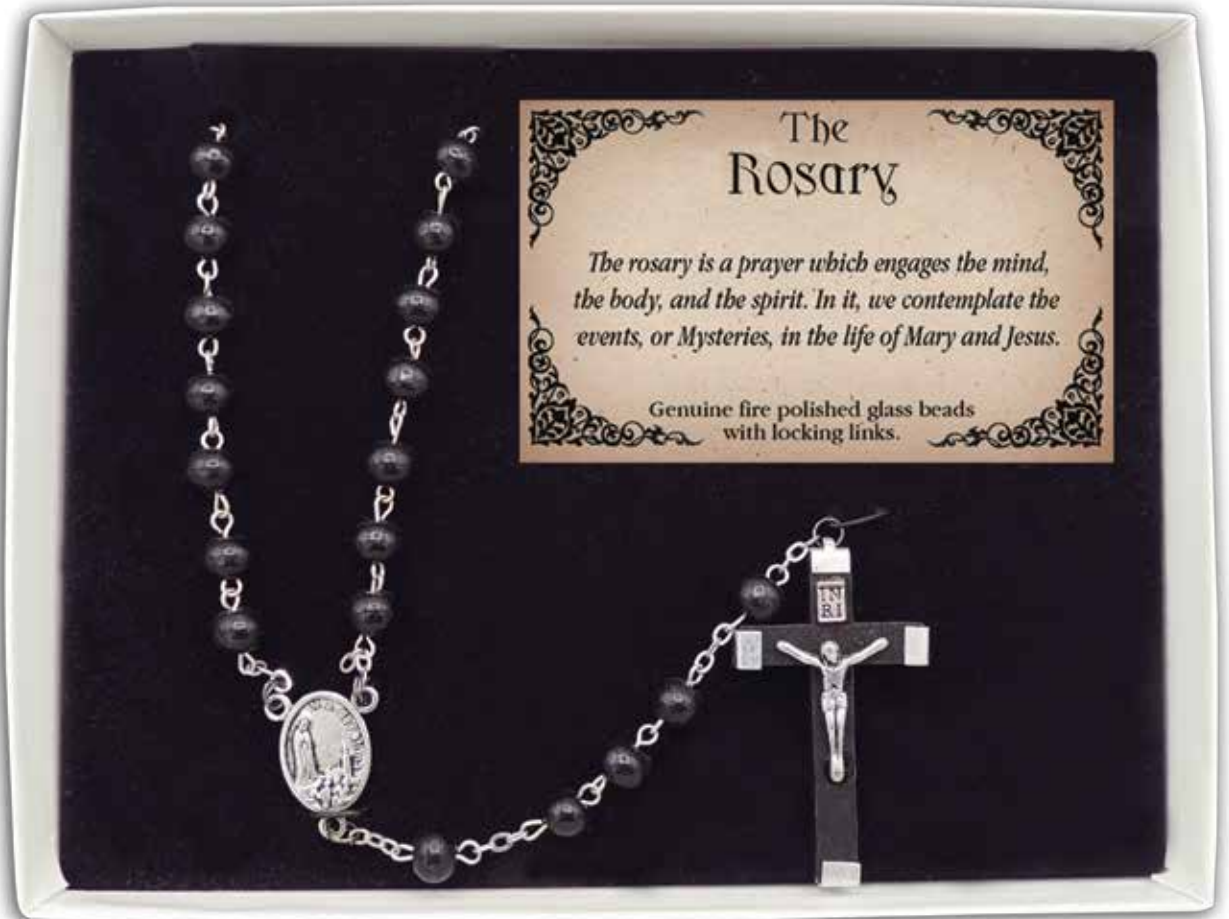

Display 16.5"W x 6.5"D x 1.25"H

**60785-90G00-1**

5 034951 607853

**Black Rosary** with Wood Beads.

Gift boxed with story card.

**RB148-13W50-1**

7 855251 20664 8

**NEW**