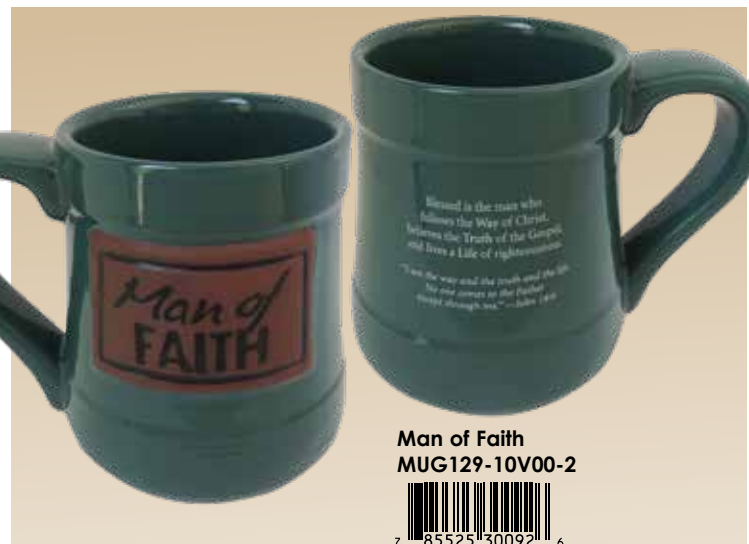

Man of Integrity
MUG130-10C00-2