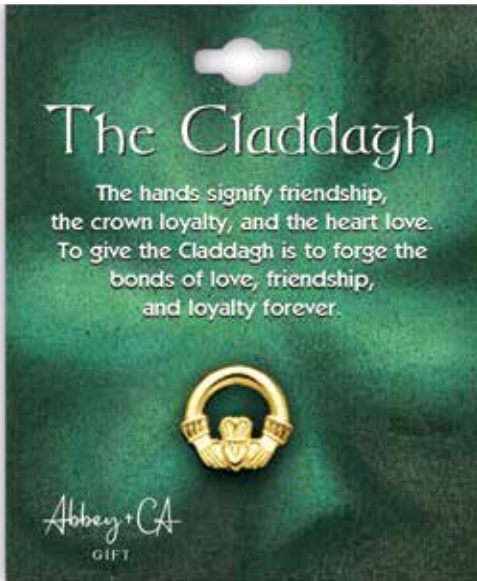

Claddagh Lapel Pin.
Carded. **T969-2N50-6**