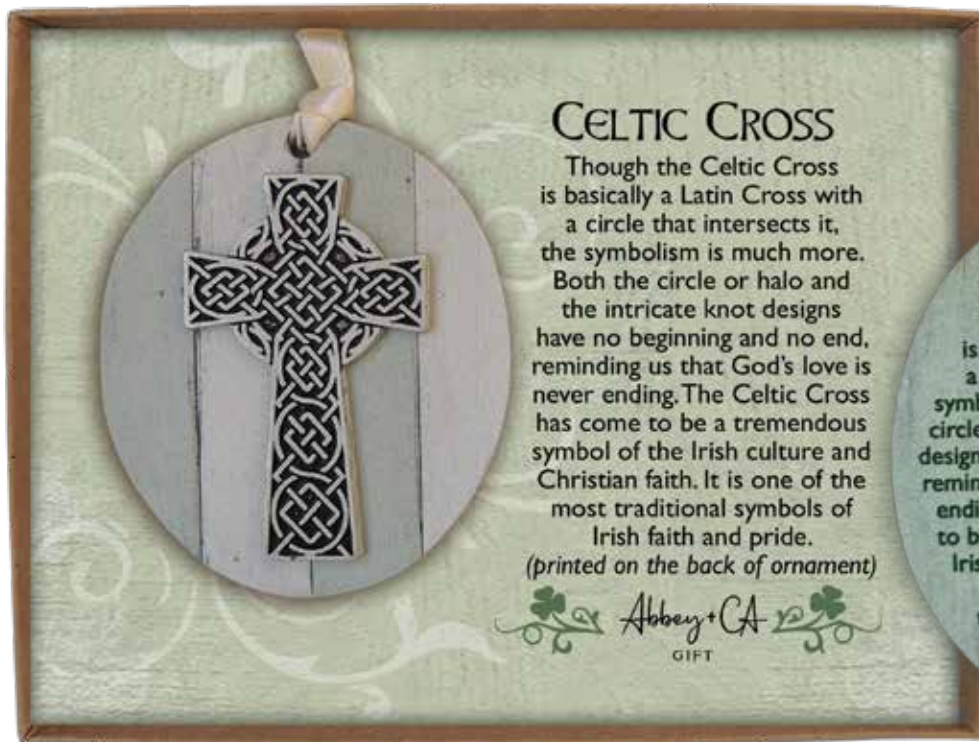

**Irish Ornaments**

MDF with a metal emblem, finished in silver enamel.  
 Hang on satin ribbon. 2 1/2" x 3" x 1/4" thick. Window boxed with a pad  
 that shows the story on the back of the ornament.

**CELTIC CROSS**