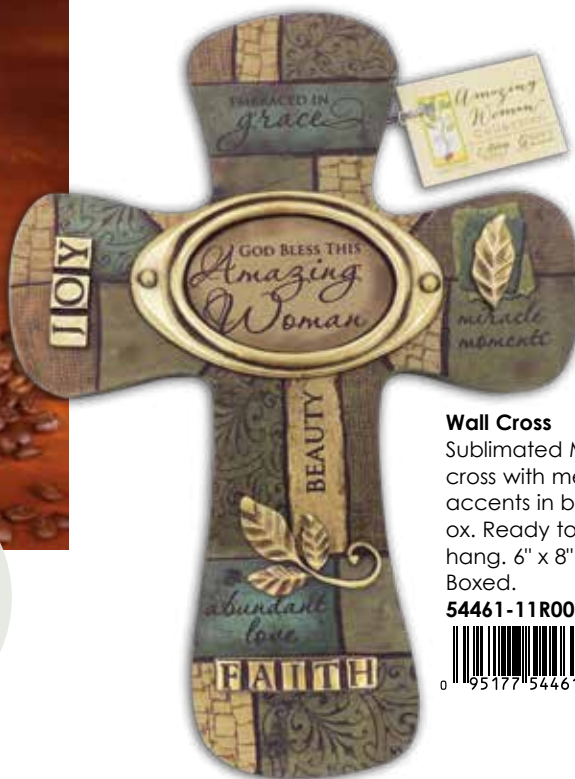

Wall Cross
Sublimated MDF cross with metal accents in brass ox. Ready to hang. 6" x 8" Boxed.

54461-11R00-2

0 95177 54461 7