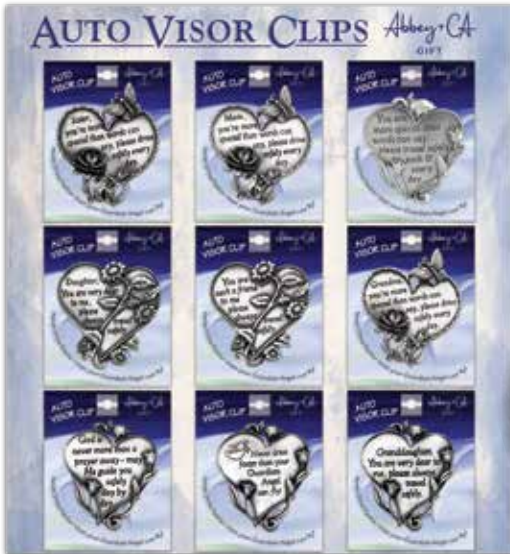

7 85525 30563 1

Life is a journey, God is our guide; may we travel safely, wherever we ride.  
**KVC818-3B50-3**

7 85525 30564 8

Heart-Shaped Visor Clips  
Bright finished metal.  
Approximately 2". Carded.