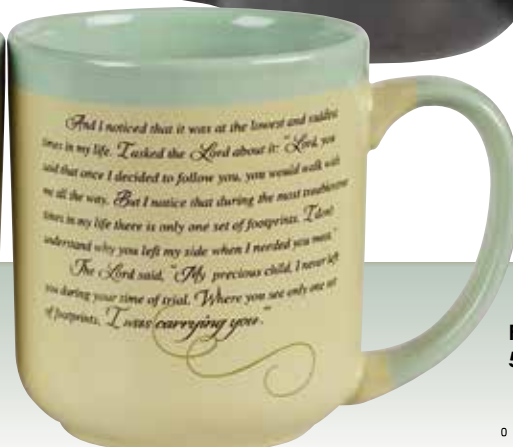

Contemporary Mugs

Matte finish exterior with a glossy interior and handle. Microwave/dishwasher safe. 16 oz., 4 1/4" high, Boxed.

Inspirational messages with your morning coffee or tea!