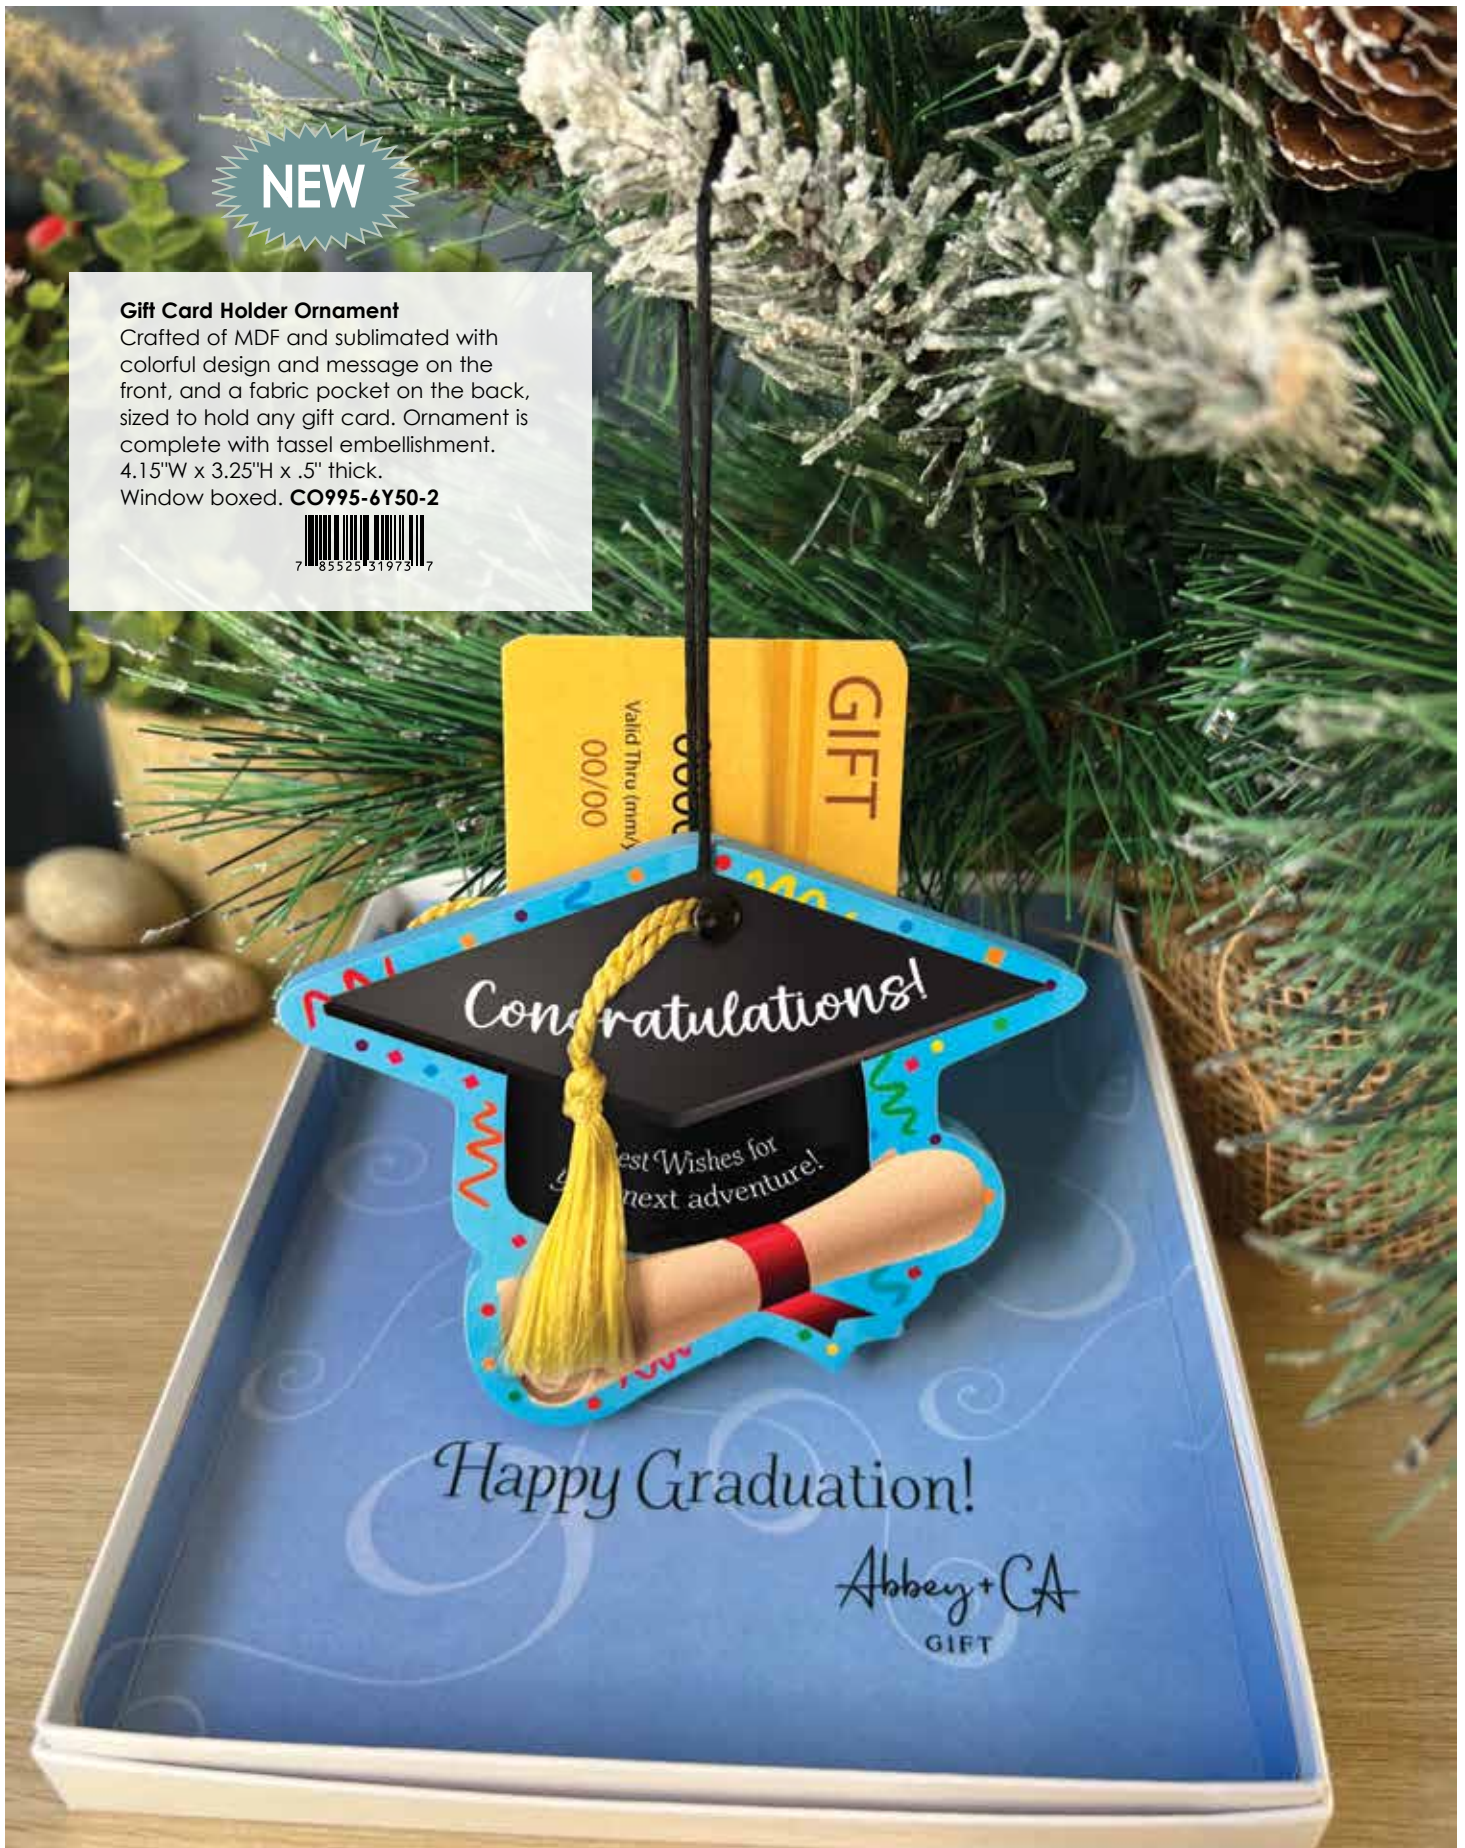

NEW

Gift Card Holder Ornament

Crafted of MDF and sublimated with colorful design and message on the front, and a fabric pocket on the back, sized to hold any gift card. Ornament is complete with tassel embellishment.

4.15"W x 3.25"H x .5" thick.

Window boxed. **CO995-6Y50-2**

7 85525 31973 7