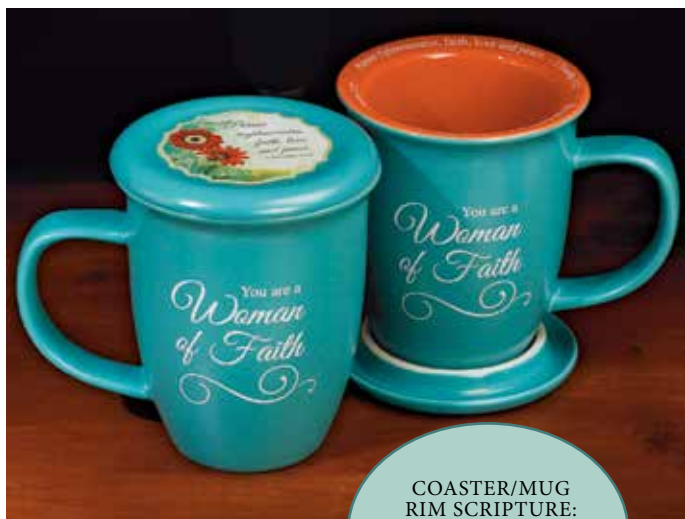

Mug and Coaster Set

14 oz. ceramic mug features a matte finish exterior, glossy interior. Microwave/dishwasher safe. Includes a coaster that can also be used as a lid. Boxed. **56872-7B50-2**

COASTER/MUG RIM SCRIPTURE:
"Pursue righteousness, faith, love, and peace."
— 2 TIMOTHY 2:22