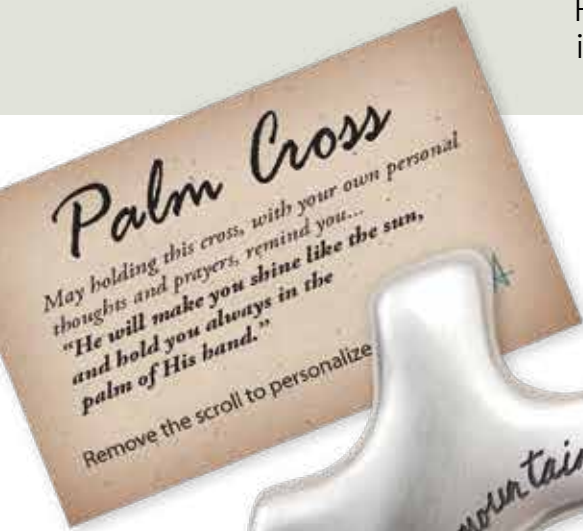

PALM CROSSES

Palm Crosses are made of cast metal in silver or copper enamel finish. 2 3/4".
Window boxed with message card