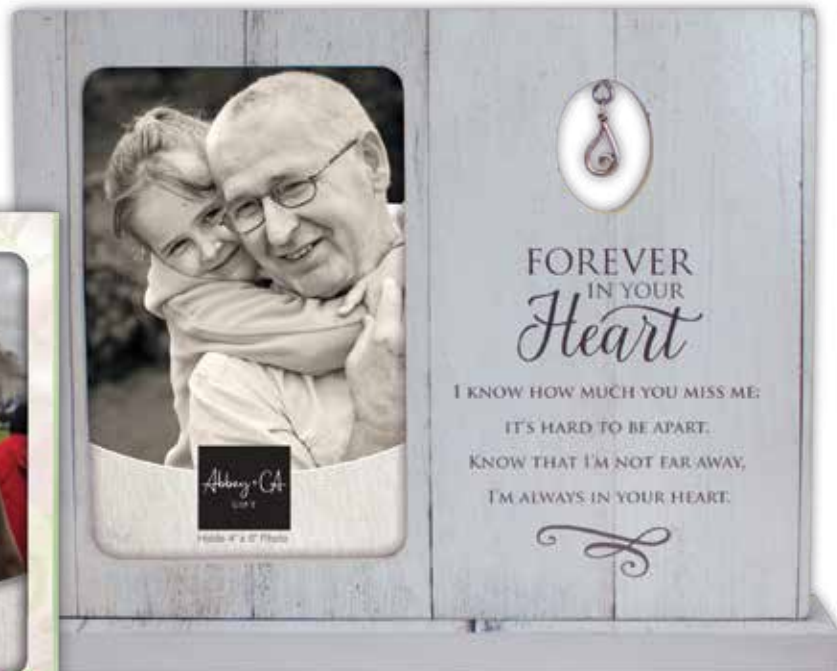

**Hinged Photo Frame.** MDF with sublimated watercolor design. Comes with an engraving plate for personalization that is 1" x 1 3/4". Holds 3 1/2" x 5" photo. 8" x 6". Boxed. **WL274-9K00-2**

**Forever in your Heart Frame** is crafted of MDF and features a satin finish pewter tear drop charm accentuating the message. Holds a 4" x 6" photo. 9 1/2" x 7 1/2". Boxed. **MF278-12U00-2**

**Hinged Photo Frame** crafted of MDF with a wood-look, with floral detail. Comes with an engraving plate for personalization that is 1" x 1 3/4". Holds 3 1/2" x 5" photo. Overall size when open: 8" x 6". Boxed. **WL271-9B00-2**