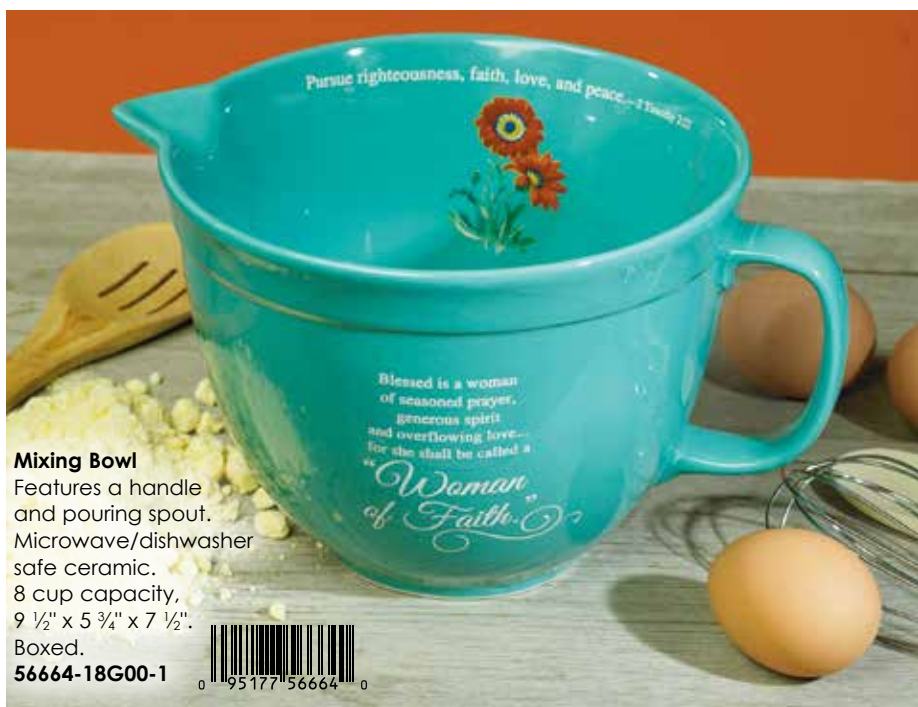

**56553-10A00-2**

**Measuring Spoons**

Metal with teal enamel finish. Hand wash. 7" x 4 1/4". Gift boxed. **MSS103-9X00-2**

**Crock**

Wonderful holder for utensils. Dishwasher safe ceramic. 5" diameter x 7" high. Boxed. **56554-13C50-1**

**Mixing Bowl**

Features a handle and pouring spout. Microwave/dishwasher safe ceramic. 8 cup capacity, 9 1/2" x 5 3/4" x 7 1/2". Boxed. **56664-18G00-1**

Amazing Woman®

**Mug and coaster Set**

Ceramic mug features a matte finish exterior, glossy interior. Microwave/dishwasher safe. Includes a coaster that can also be used as a lid. 14 oz. Coaster is 4" diameter. Boxed. **56876-7V50-2**