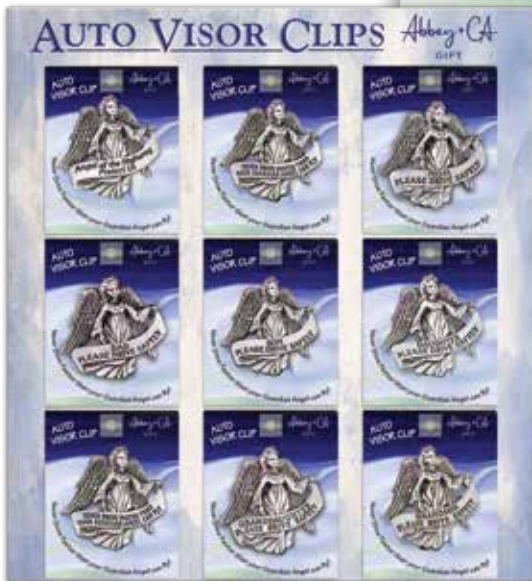

Angel Visor Clip Display Unit

27 pieces: 6 pcs of KVC153,
3 each of KVC119, 141DAD,
141DTR, 141GDA, 141GSO,
141MOM & 141SON
Display 13" x 12", Cost $12.00 net.
Free w/KVC5008

KVC5008-94Z50-1

7 855251218881 7