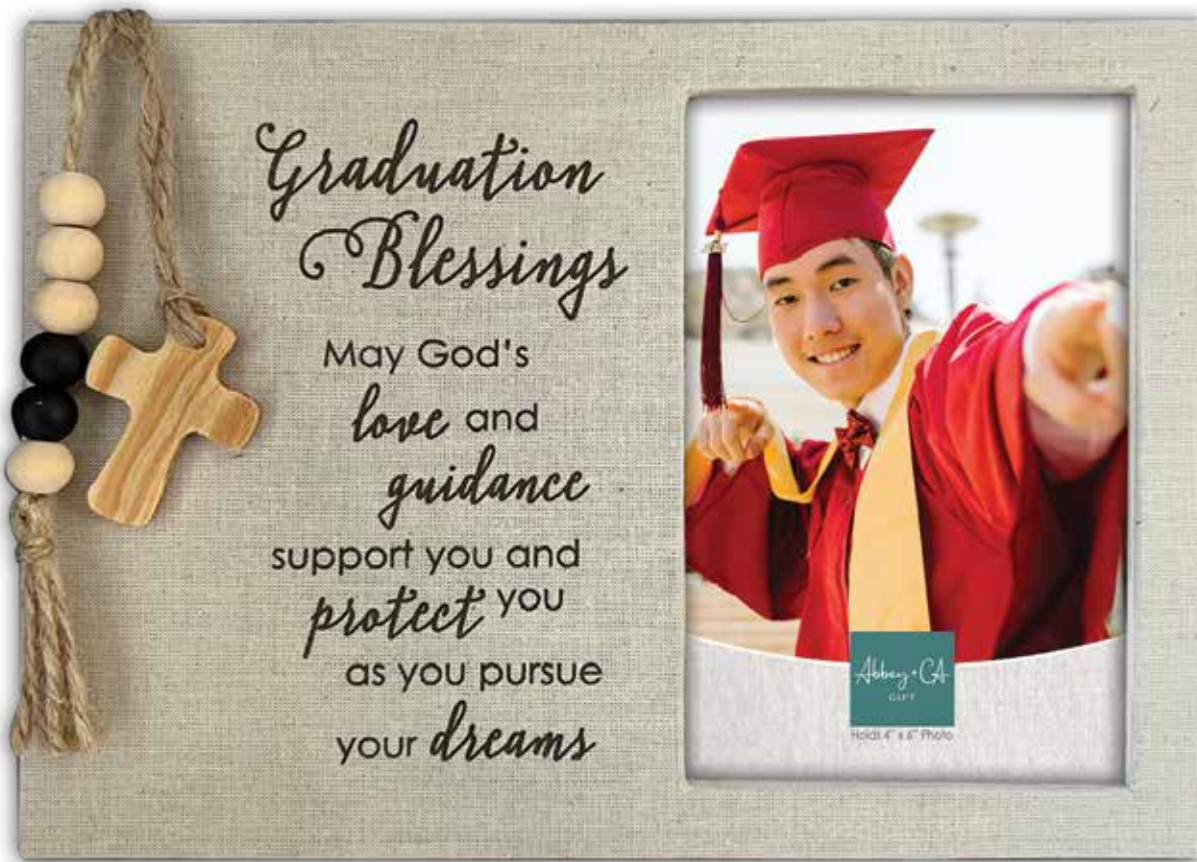

MF340-10N00-2