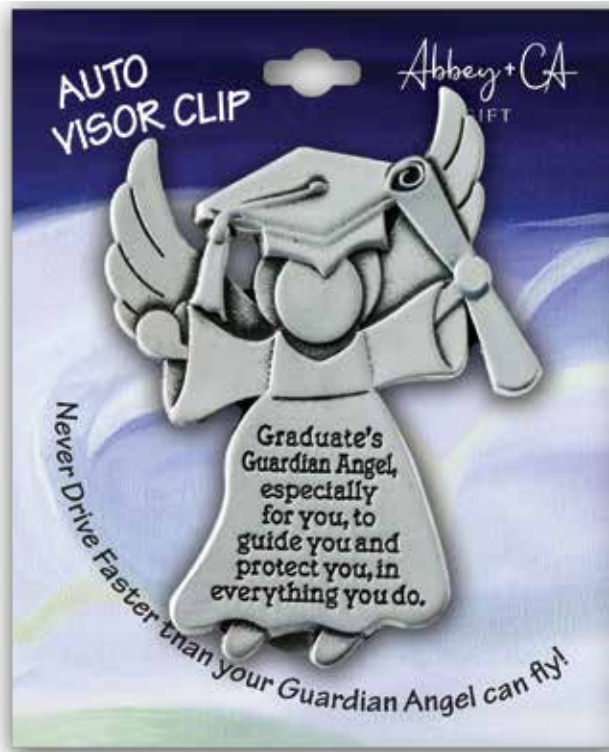

Angel Visor Clip
in silver enamel finish.
Approximately 2". Carded.
KVC626-3C50-3