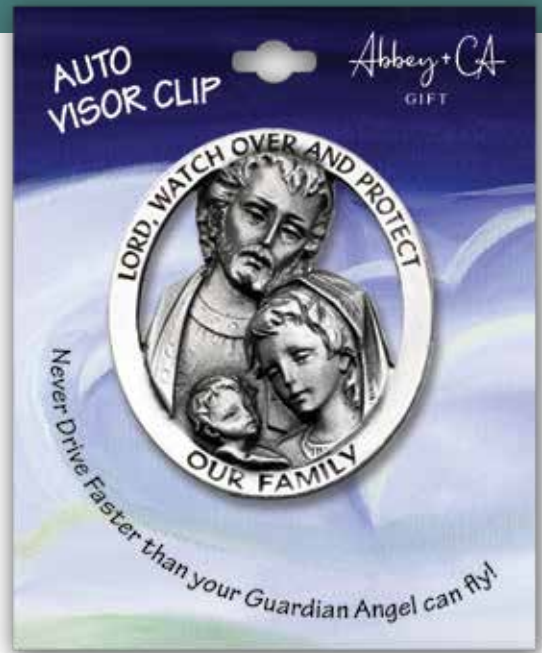

VISOR CLIPS

All of these clips are crafted of cast metal with various finishes, with a metal clip on the back that fits most visors. All are carded.

Blessed Family
Bright finish.
1.5" x 2".

KVC169-3A50-3