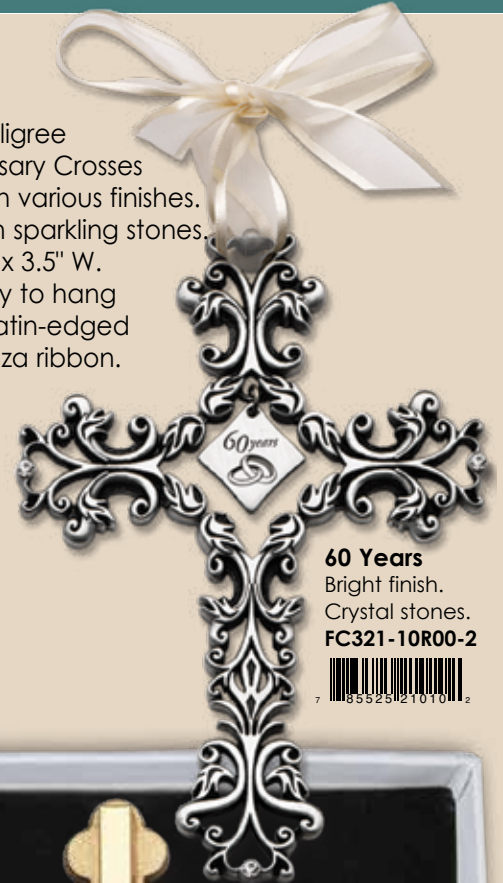

Filigree Anniversary Crosses
Cast metal in various finishes.
Adorned with sparkling stones.
5" H x 3.5" W.
Ready to hang
from satin-edged
organza ribbon.