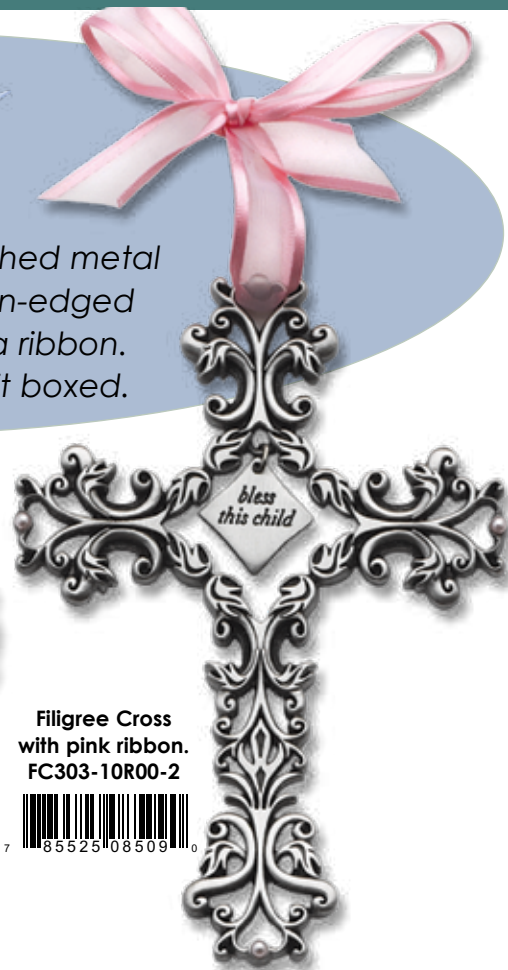

7 85525 08509 0