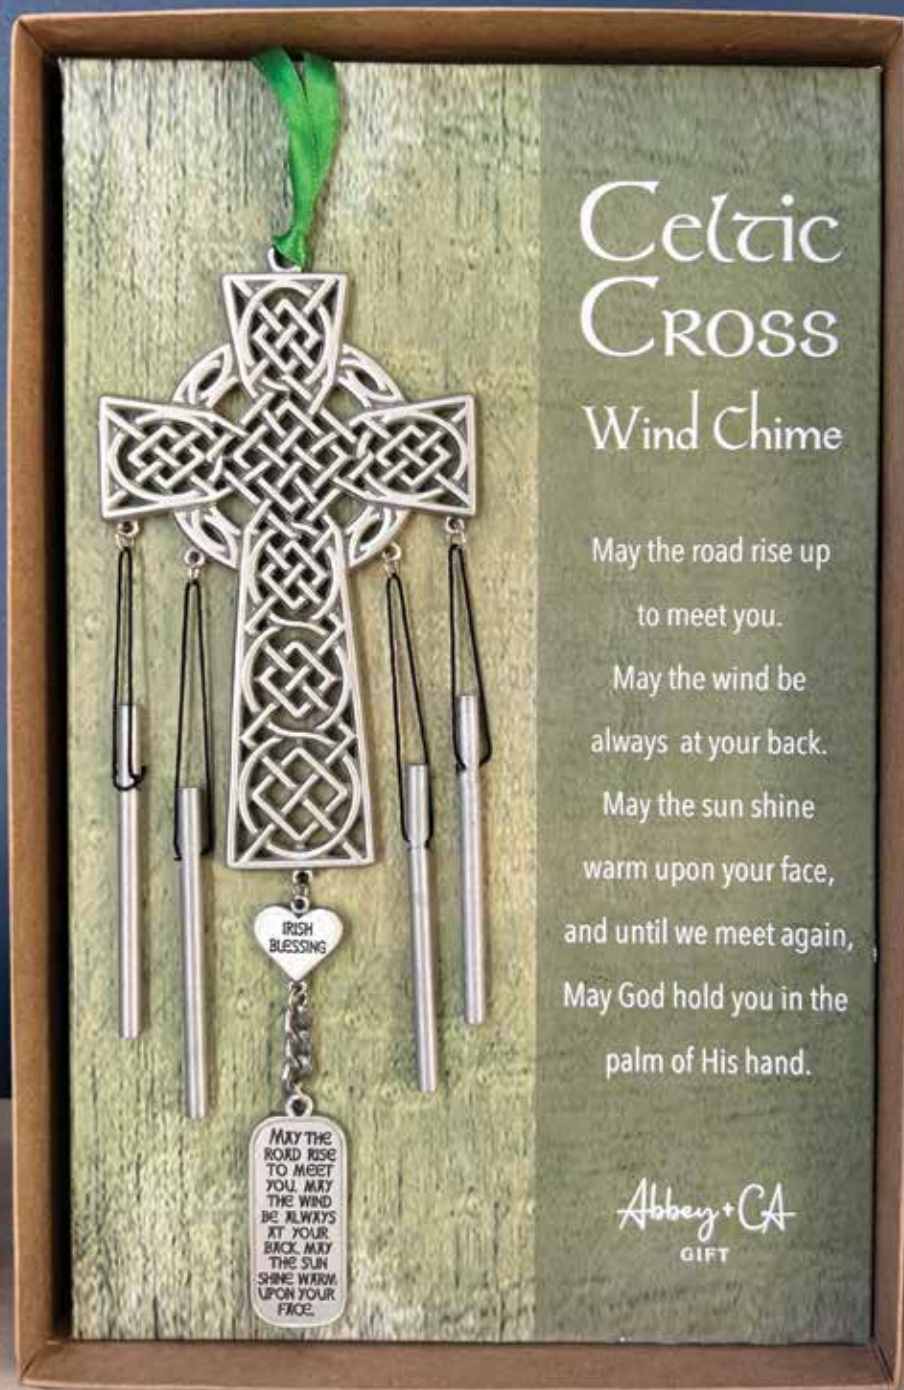

**Those We Love Memorial Frame**  
 Double hinged matte sublimated MDF with cast metal cross. Holds 3 1/2" x 5" photo. 6" x 8". Boxed. **WL280-9A00-2**

**Celtic Snowflake**  
 in pewter finish, with sparkling green enamel. Ornament is approximately 2 1/2". Window boxed with story pad. **PO102-7E50-2**