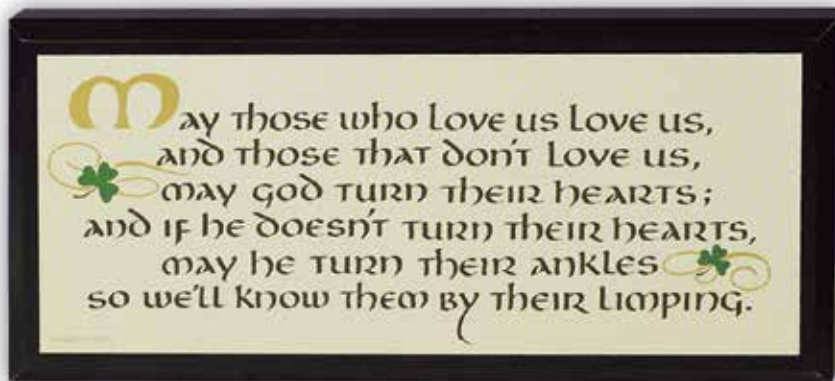

Mini Plaque. Crafted of MDF featuring a printed facing with gold foil highlights. Ready to hang or stand. 6 7/8" x 2 7/8" x 3/4". Poly bagged. **56598-6H00-2**