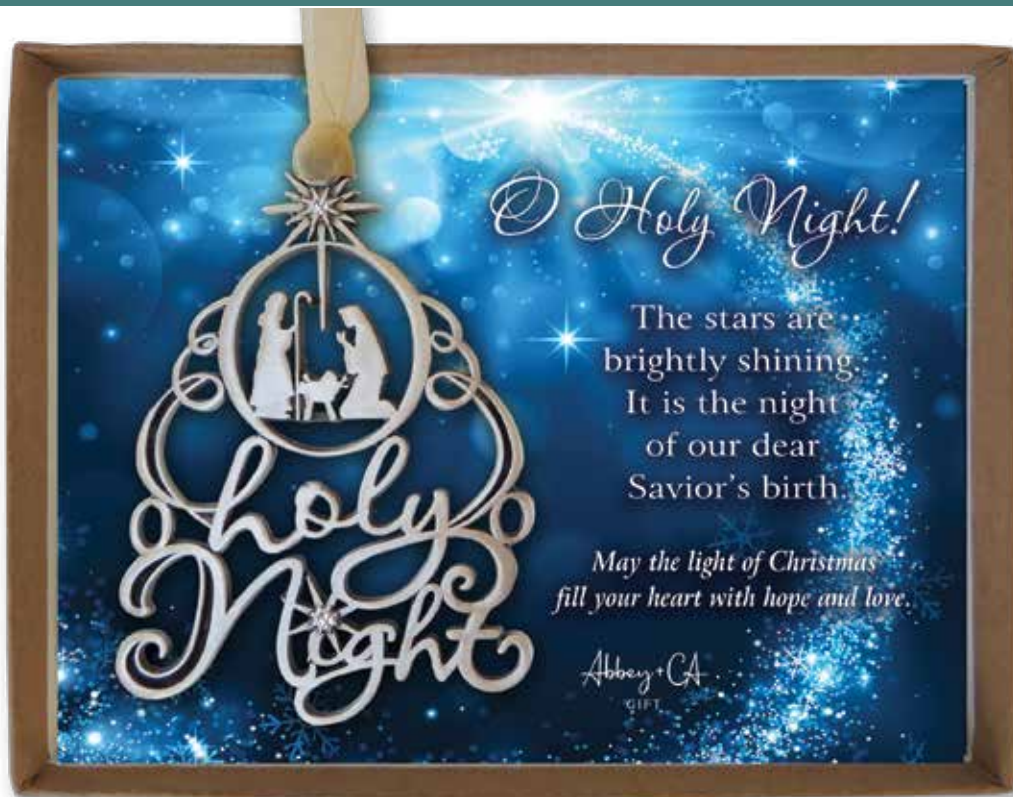

Ornaments
symbolizing the
true meaning of
Christmas

O Holy Night
Silver enamel finished
metal ornament,
Adorned with two crystals.
Organza ribbon.
2 1/2" x 3 1/2".
Window boxed.
CO949-6V00-2

Star of Wonder. Unique easel design may hang or stand. Pewter finished metal with gold finished metal star. Hangs on organza ribbon. 2 1/2" x 3 1/2" Window boxed. **CO950-6F00-2**