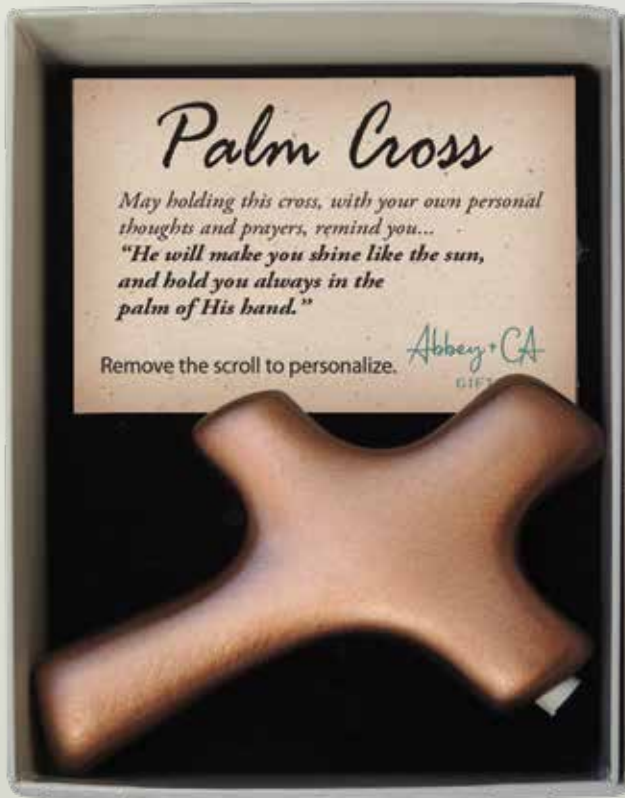

**Palm Cross Display Unit**  
18 Pieces:  
2 each of 9 styles.  
Display 8" x 8" x 8".  
Cost \$24 Net.  
Free with PC1002.  
**PC1002-108C00-1**

7 85525 31111 3

Palm Crosses fit perfectly in your hand to bring comfort in times of distress. There is a hole through the cross, for you to place a rolled up piece of paper, on which you can write down your special prayers, hopes, and thoughts. (Paper included)