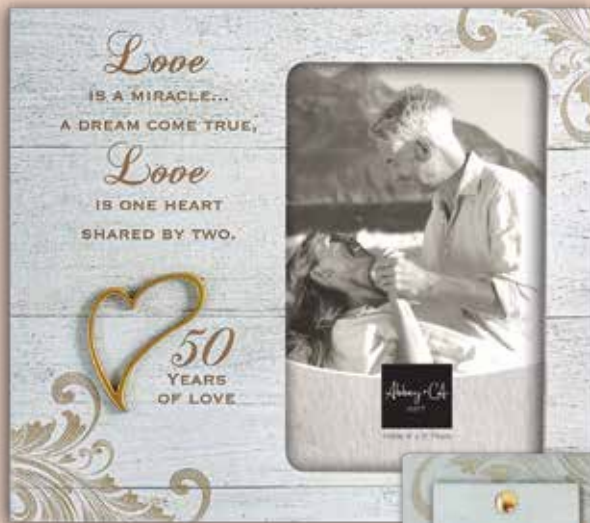

60th Frame  
MF345-10F00-2

60th Cross  
CR131-9G00-2

Love is a Miracle Frames

Rustic look, crafted of MDF with metal heart accent,  
Hold 4" x 6" photo. Stand with easel back.  
8" x 7". Boxed.

Anniversary

Rose gold finished heart attachment.  
MF299-10X00-2

50 Years

Gold finished heart attachment.

MF302-10X00-2

Love is a Miracle 50 Years Cross

Rustic look, crafted of MDF, w/ metal heart accent and rivets in gold finish.  
Hangs or stands with easel back.  
8" x 5.5". Boxed. CR118-11T00-2