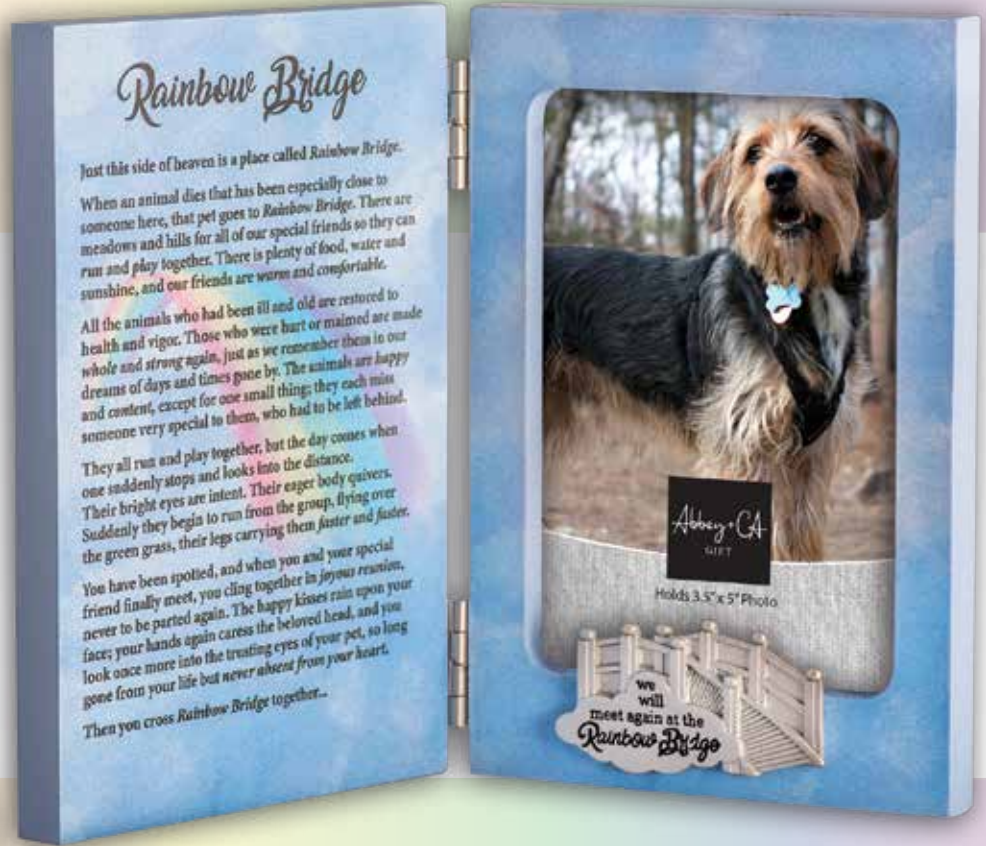

Cast metal with silver enamel finish.

Holds 2 1/4" x 2 1/2" photo. 3" x 5 1/4". Boxed. **PF404-12E00-2**

Back of locket

All lockets contain a brass vial for ashes or mementos

close-up view of PF404

If you've lost a pet, chances are you've heard of the Rainbow Bridge. This bridge is a mythical overpass, said to connect Heaven and Earth, and, more to the point, a spot where grieving pet owners reunite for good with their departed furry friends.

**Rainbow Bridge Hinged Frame**  
made of MDF, adorned with metal bridge in silver enamel finish. Comes with 1" x 1 3/4" engraving plate for personalization. Holds 3 1/2" x 5" photo. 8" x 6". Boxed.

**WL272-9D00-2**  
7 85525 30292 0