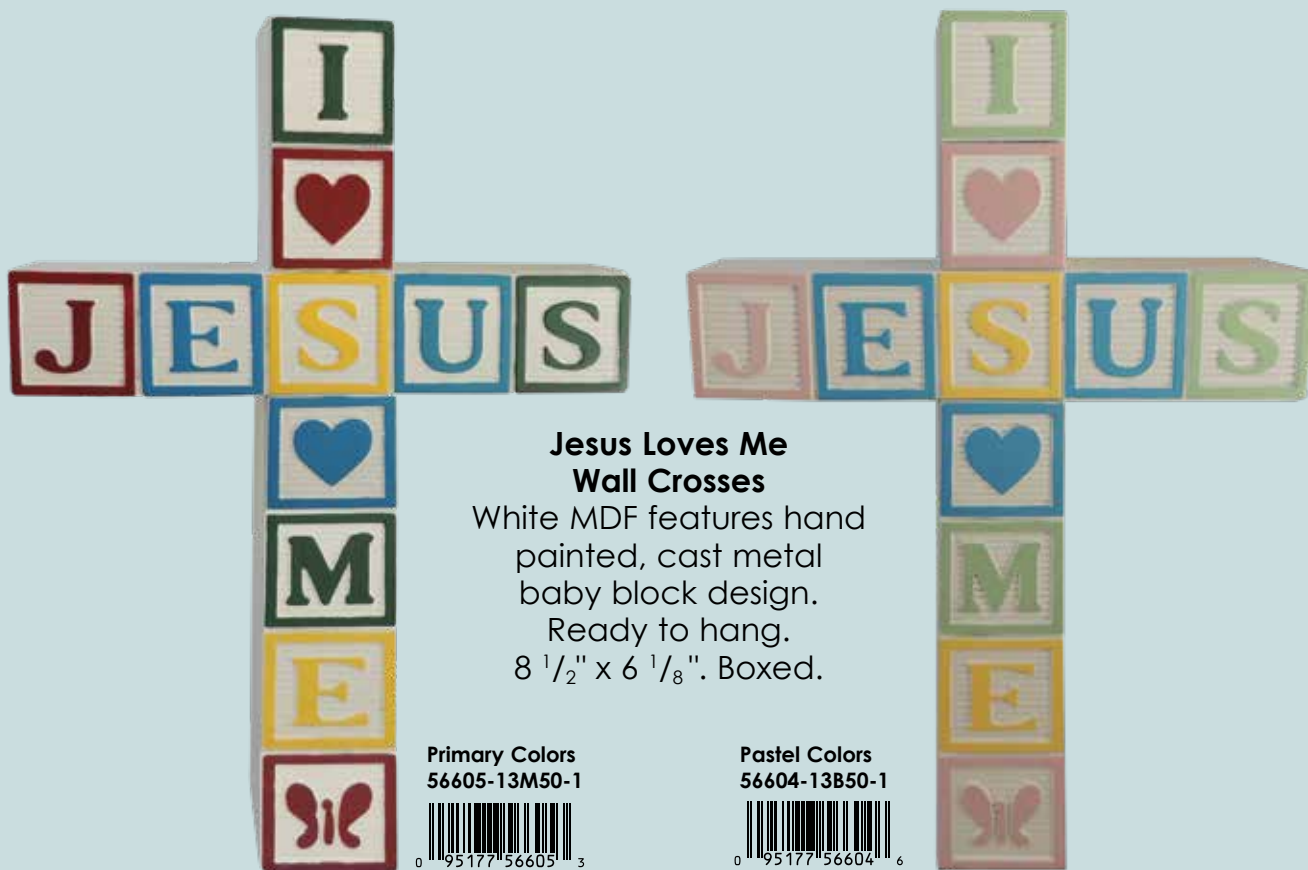

**Jesus Loves Me
Wall Crosses**
White MDF features hand
painted, cast metal
baby block design.
Ready to hang.
8 1/2" x 6 1/8". Boxed.

Primary Colors
56605-13M50-1

Pastel Colors
56604-13B50-1