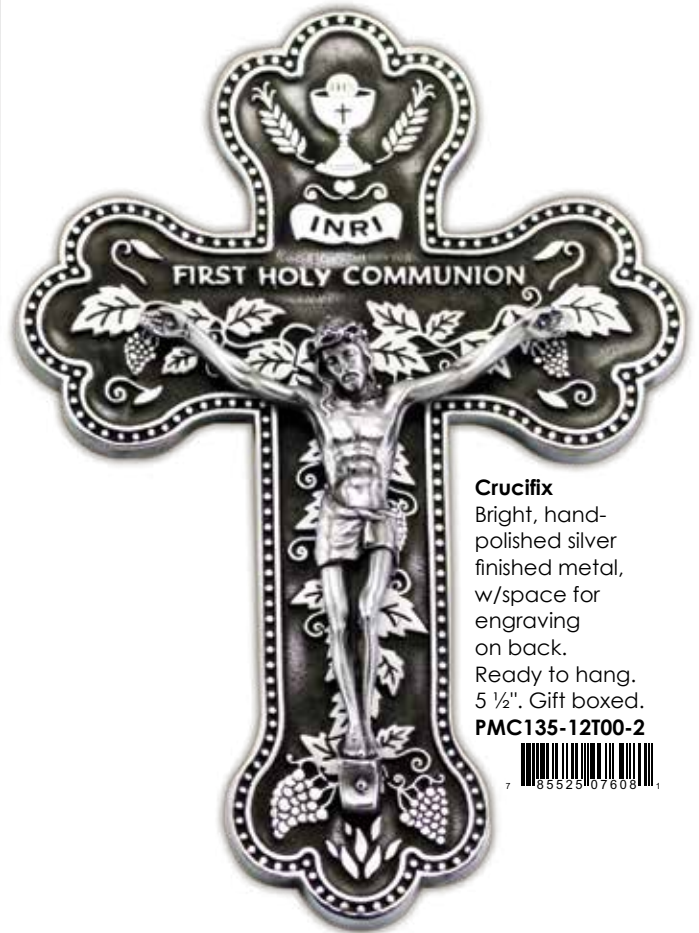

Holds 4" x 6" photo. 7 1/2" x 8 1/2" Boxed.

MF322-10X00-2

**Blessings Hinged frame** crafted of MDF with bright finish chalice accent.

Holds 4 1/2" x 2 1/2" photo. 6" x 8" overall size. Boxed.

WL264-9E00-2