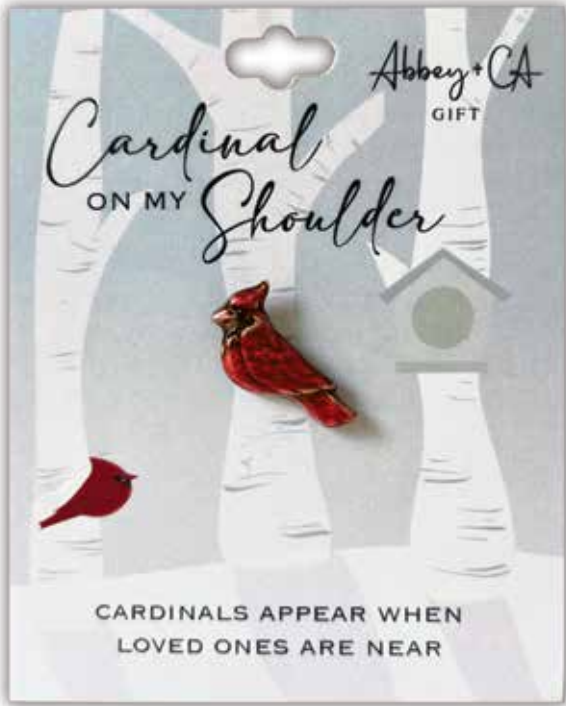

**46540-14C50-1**

0 95177 46540 0

**Cardinal Lapel Pin**  
 Keep your loved one close, as you wear a Cardinal on Your Shoulder lapel pin, beautifully sculpted with red & black epoxy fill on gold plated cast metal. 7/8", Carded.  
**T735-1H50-6**