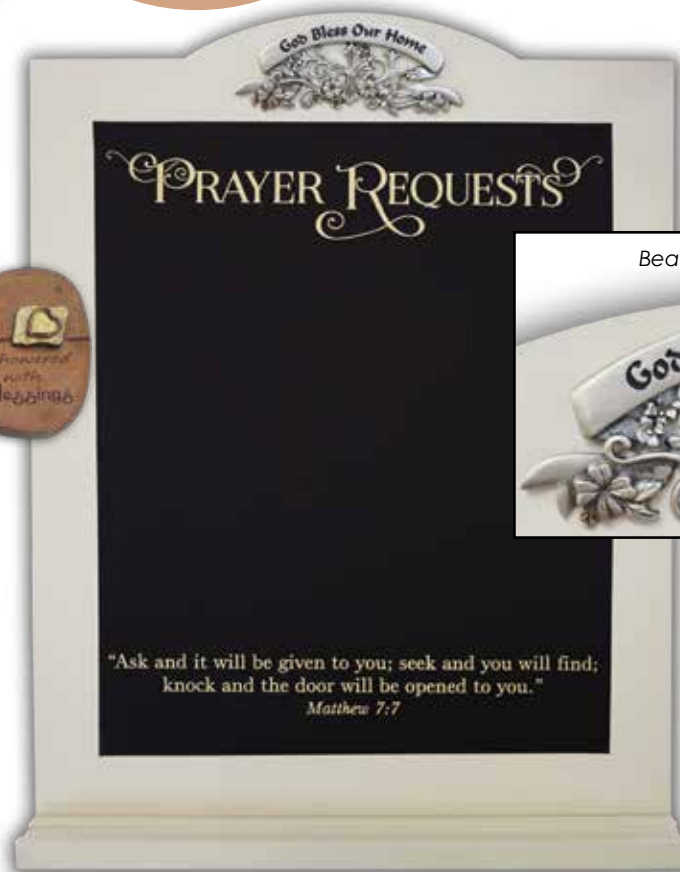

Beautifully sculpted detail

7 85525 29877 3