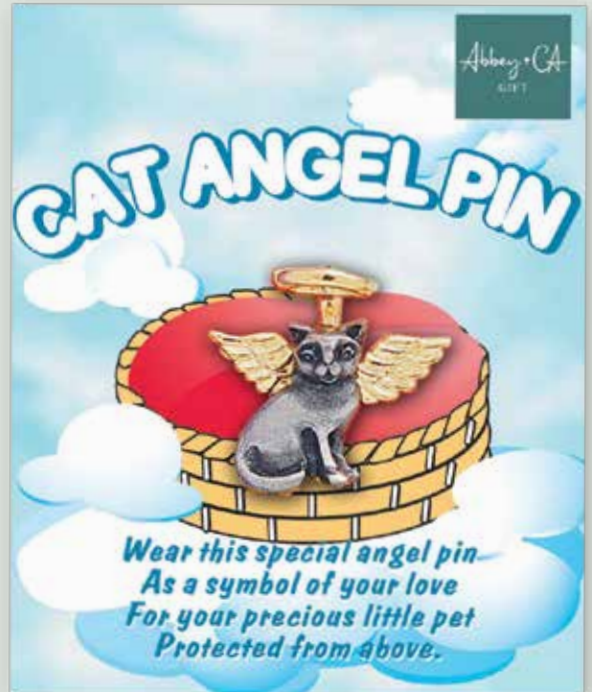

**PET107-5R00-2**

7 85525 29731 8

Reverse side  
of the tag

**Pet Angel Pins**

Two-tone pewter with gold-plated accents. Approx. 1/2" in size. Carded.

**Dog**  
TPA100-3U50-6

7 85525 102149 4

**Cat**  
TPA101-3X50-6