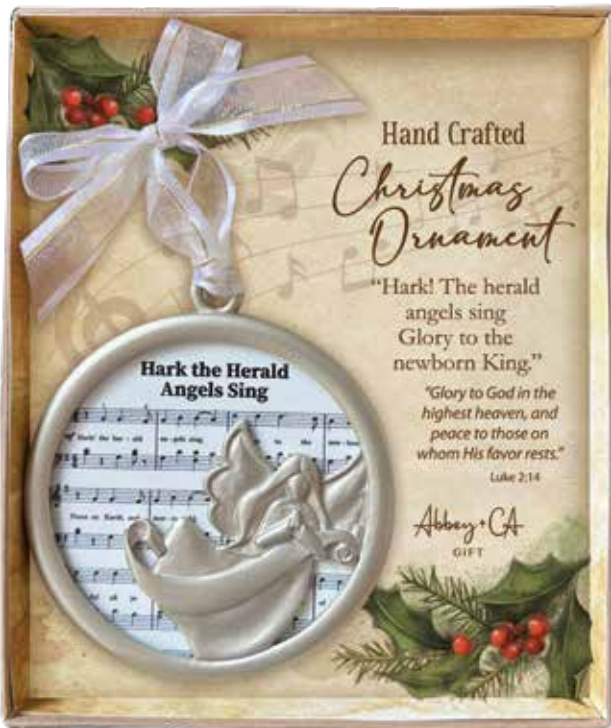

Hark the Herald Angels Sing
CO987-6W50-2