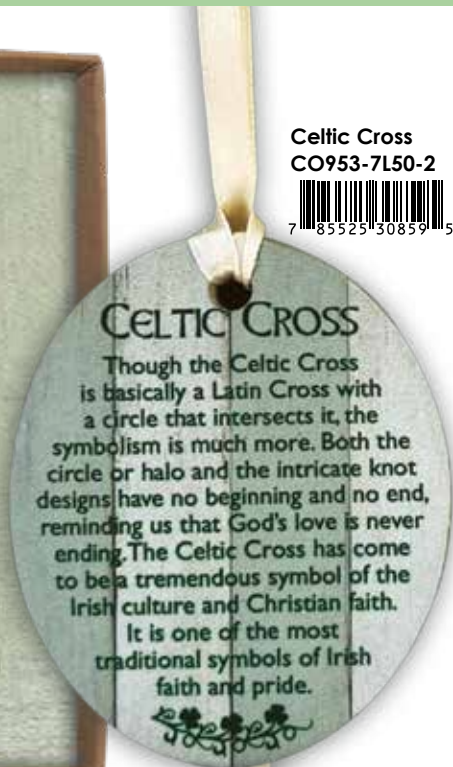

Irish Ornaments

MDF with a metal emblem, finished in silver enamel.
Hang on satin ribbon. 2 1/2" x 3" x 1/4" thick. Window boxed with a pad
that shows the story on the back of the ornament.

CELTIC CROSS

Though the Celtic Cross is basically a Latin Cross with a circle that intersects it, the symbolism is much more. Both the circle or halo and the intricate knot designs have no beginning and no end, reminding us that God's love is never ending. The Celtic Cross has come to be a tremendous symbol of the Irish culture and Christian faith. It is one of the most traditional symbols of Irish faith and pride.

(printed on the back of ornament)

THE TRINITY KNOT

The Celtic Trinity Knot (triquetra, meaning three-cornered) is a Christian symbol for the Trinity: God the Father, Son and Holy Spirit.

The interwoven circle symbolizes the "whole" created through the unity of three Persons, a sign of unending life and love.

(printed on the back of ornament)