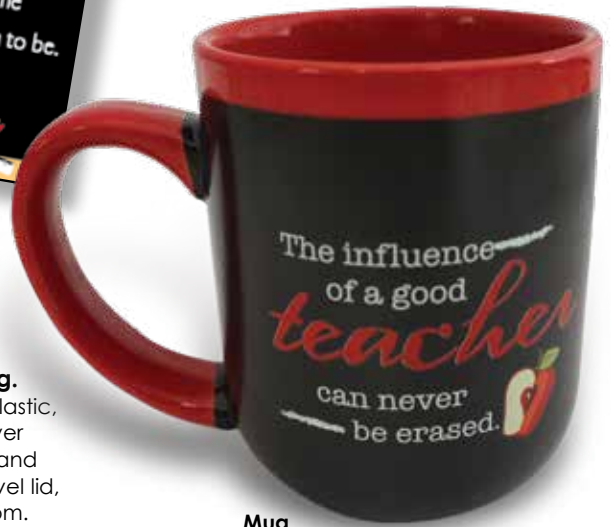

Then & Now Frames

Rustic look, crafted of MDF, Hold two 4" x 6"  
photos. Hang or stand. 9 1/2" x 12". Boxed.

Wedding  
57668-14A00-1

25 Years  
57807-14Z00-1

50 Years  
57808-14B00-1

**Travel Mug.**  
 Insulated plastic, brushed silver metal trim and interior, travel lid, foam bottom. Hand wash only. Includes 2 1/2" x 3" serenity gift card. 16 oz., Boxed.  
**49576-7Y50-2**