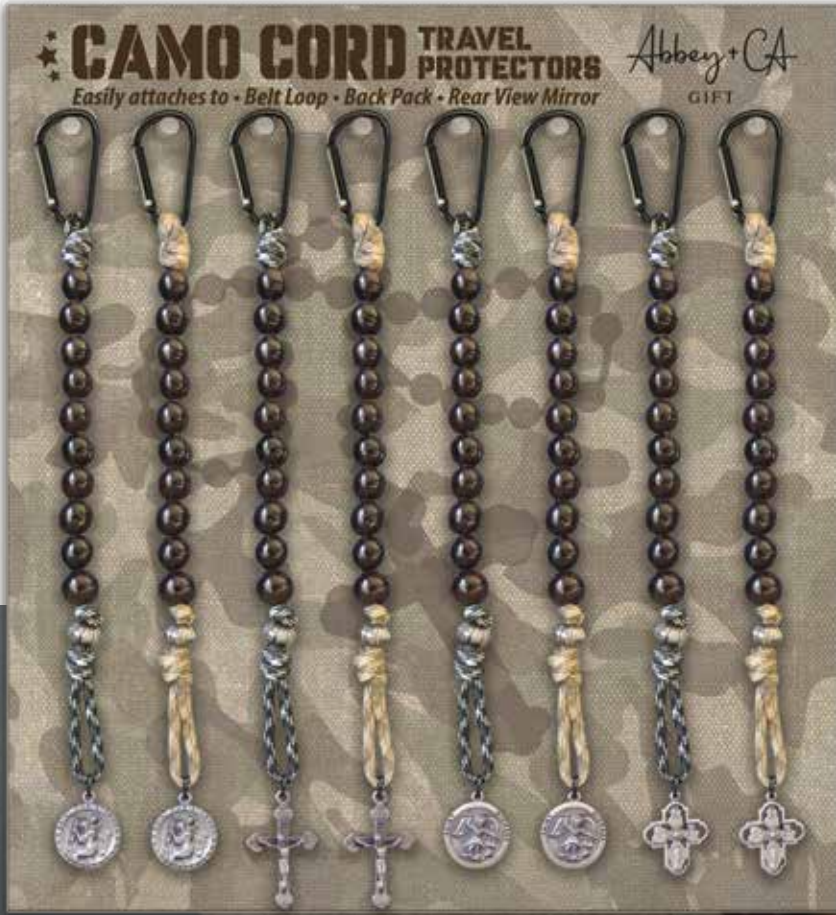

Camo Paracord Travel Protectors

Hang on rear view mirror in your vehicle, or on a back pack, or on a belt loop. 10 beads on paracord, in green or brown camouflage, with silver enamel finished metal charm, attach with mini carabiner. 11" long.

Paracord Travel Protectors Display Unit

24 pieces: 3 ea of 8 styles.
Display 12" X 13"
Cost $12 Net. Free w/TP1002
TP1002-108A00-1