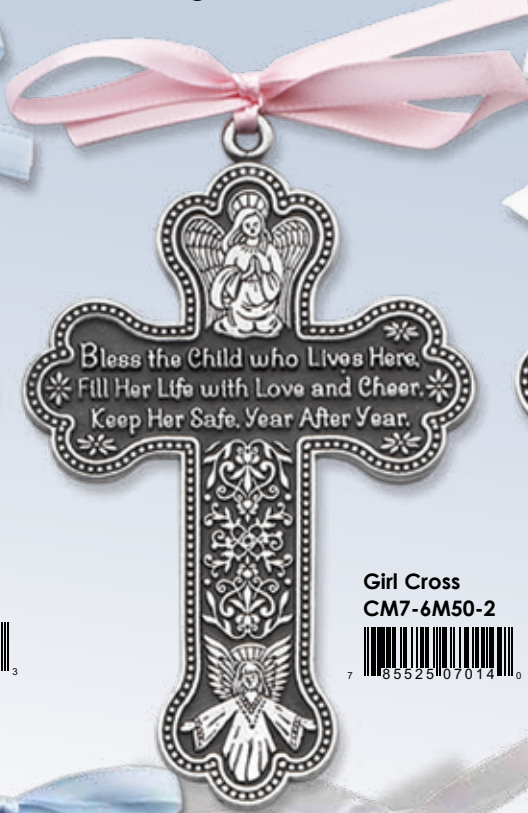

CRIB CROSSES

Bright finish metal crosses that hang from a satin ribbon. 3" H. Window boxed.

Baby Block Crib Crosses

White MDF cross features hand-painted cast metal baby block design. Hangs from white satin ribbon. 2 1/8" W x 4 1/4" H. Window boxed.