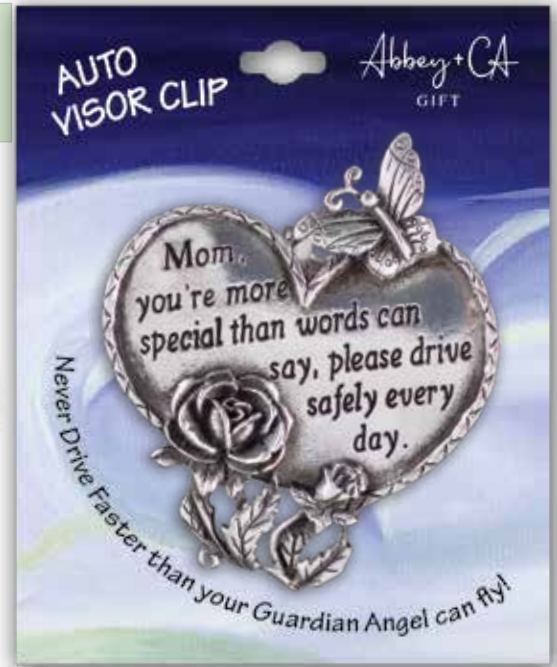

Mom
KVC321-3N50-3

Heart Visor Clip Easel Display Unit
27 pieces: 3 each of 9 styles.
Display 13" x 12". Cost $12 Net.
Free w/KVC3201. **KVC3201-94U50-1**