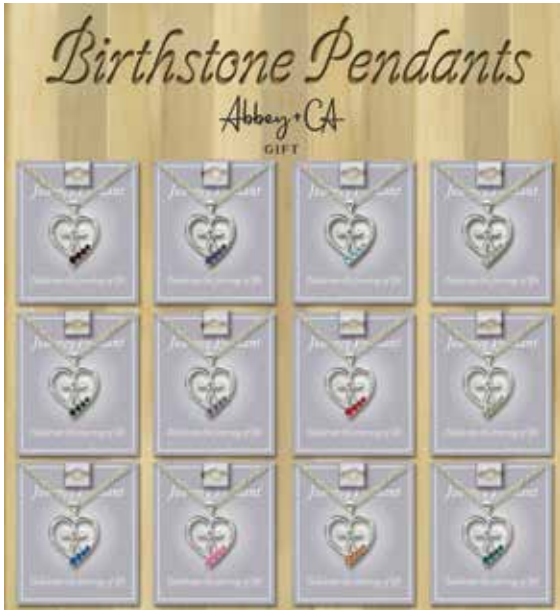

Pendants are not available separately; sold as a unit only. Carded

Journey Birthstone Pendants Display Unit
36 pieces. 3 each of 12 styles.
13" x 12"
JP2002-144X00-1