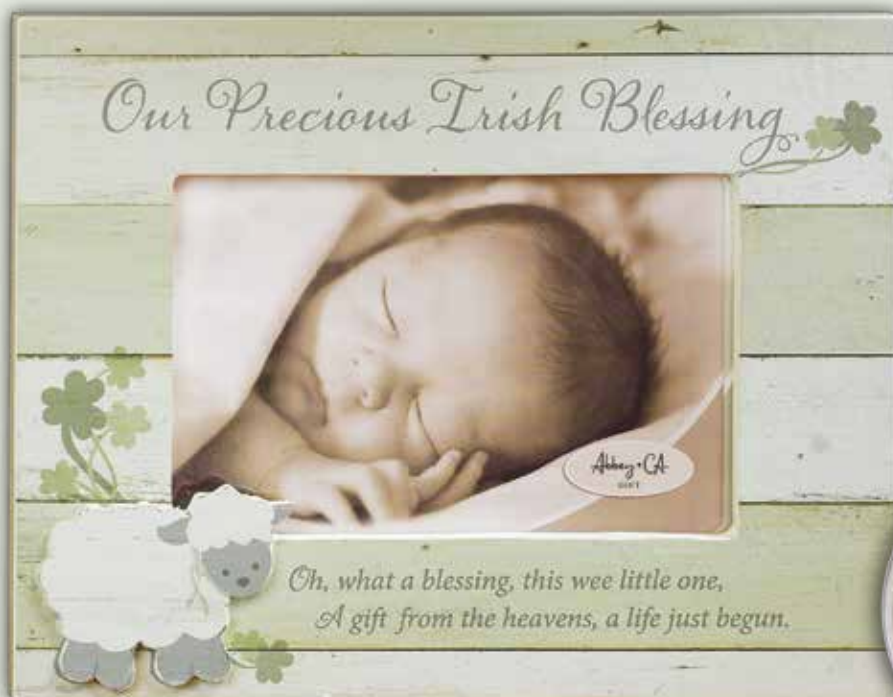

Precious Baby Frame MDF infused with distressed artwork and a metal adornment. Holds 6" x 4" photo. Hangs or stands with attached easel backer. 9" x 7". Boxed. **56750-10B00-2**