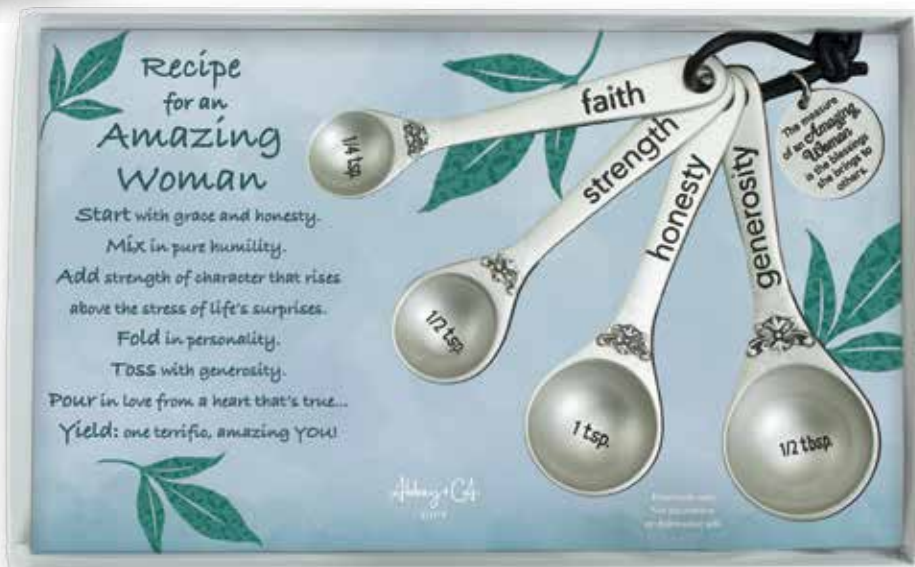

9 1/2" x 5 3/4" x 7 1/2". 8 cup capacity. Boxed.

**57920-18W00-1**

**Measuring Spoons**

Metal with silver enamel finish. Hand wash. 7" x 4 1/4". Gift boxed.

**57904-9J00-2**

**Recipe Pie Plate**

Oven/microwave/  
dishwasher safe ceramic.  
Approx. 10 1/2" diameter,  
2" deep. Boxed.