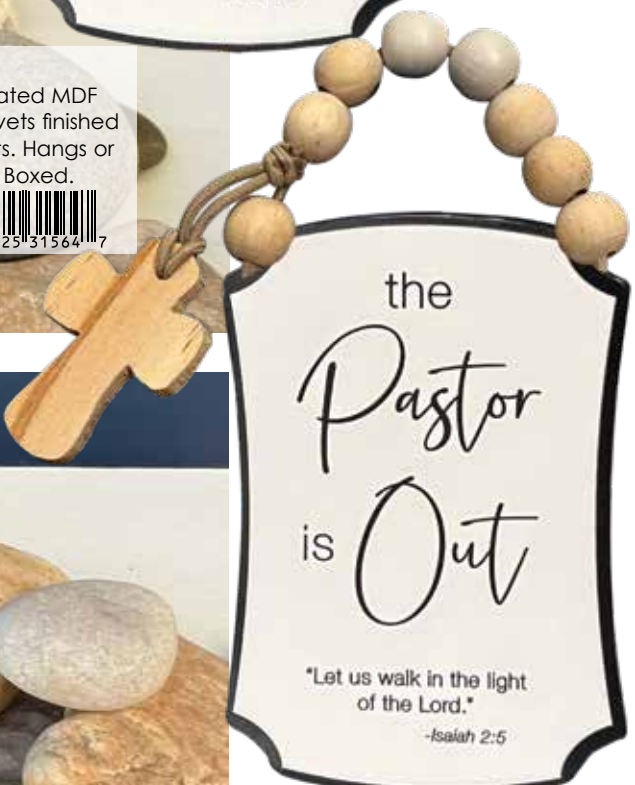

**Pastor Is In/Out**  
**2-Sided Door Knob Hanger**  
 Crafted of MDF with stretchy, jute-like cord which holds the wooden cross charm and beads, enabling ease of fit over door knob or handle. 3¼" x 5½". Poly bagged.  
**DH104-5X00-2**  
 7 85525 31605 7