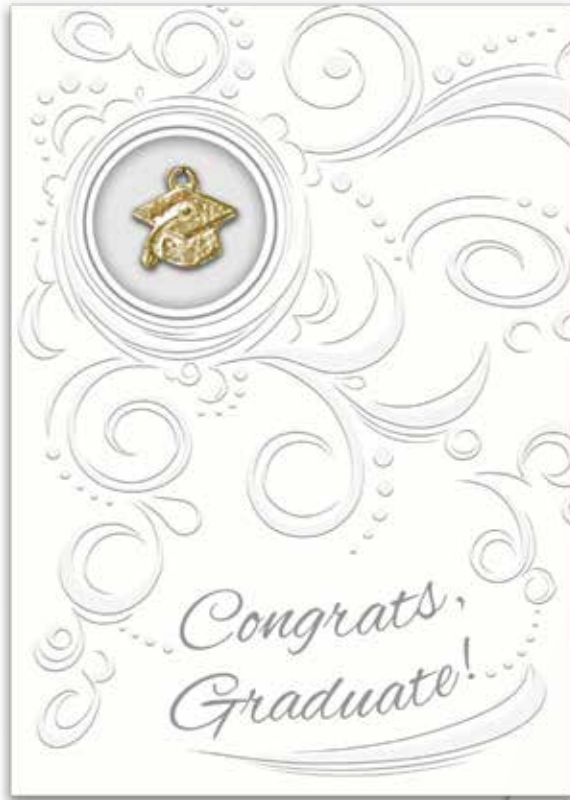

**Greeting Card with Charm**  
Card has embossed design with a pocket inside to hold money, check, or gift card. Includes gold plated charm and envelope.  
Card is 5" W x 7" H. Charm is 1".  
Poly bagged.  
**CD107-4K50-2**