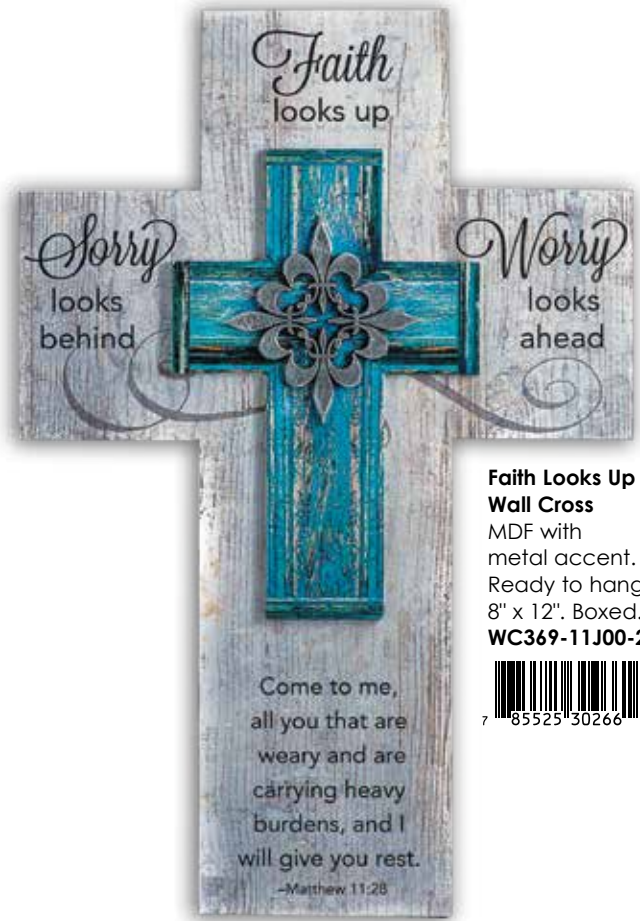

WC369-11J00-2