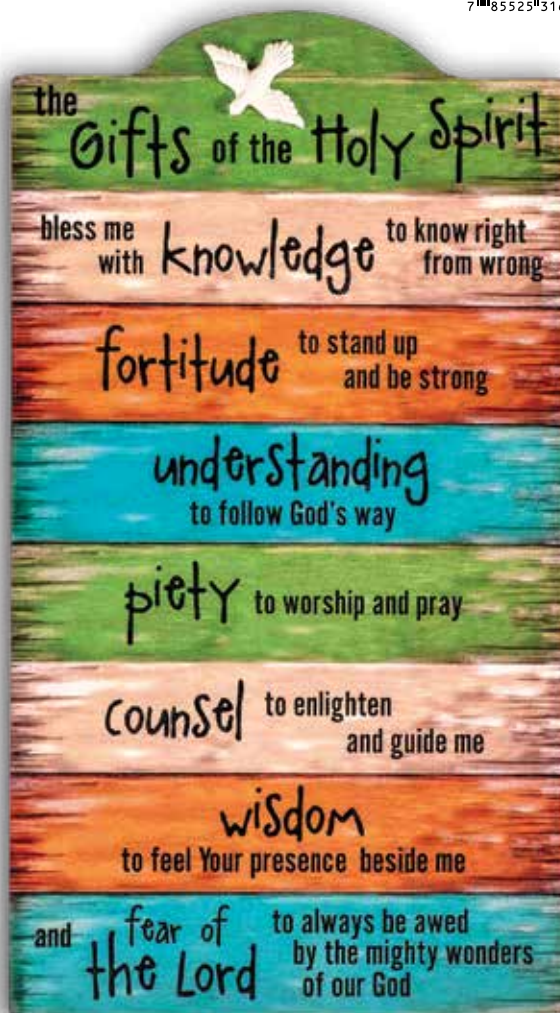

Gifts of the Holy Spirit Wall Decor Colorful and rustic look, sublimated in MDF. Ready to hang. 5" x 9 1/4". Poly bagged. **WP538-10E00-2**