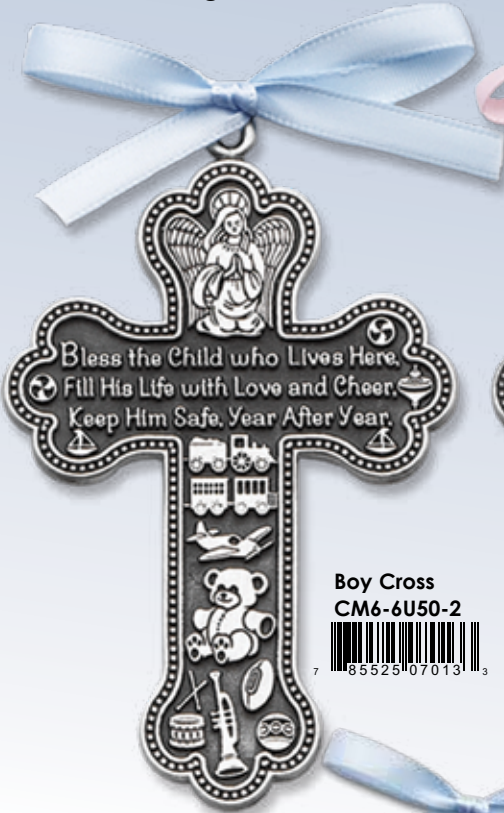

CRIB CROSSES

Bright finish metal crosses that hang from a satin ribbon. 3" H. Window boxed.