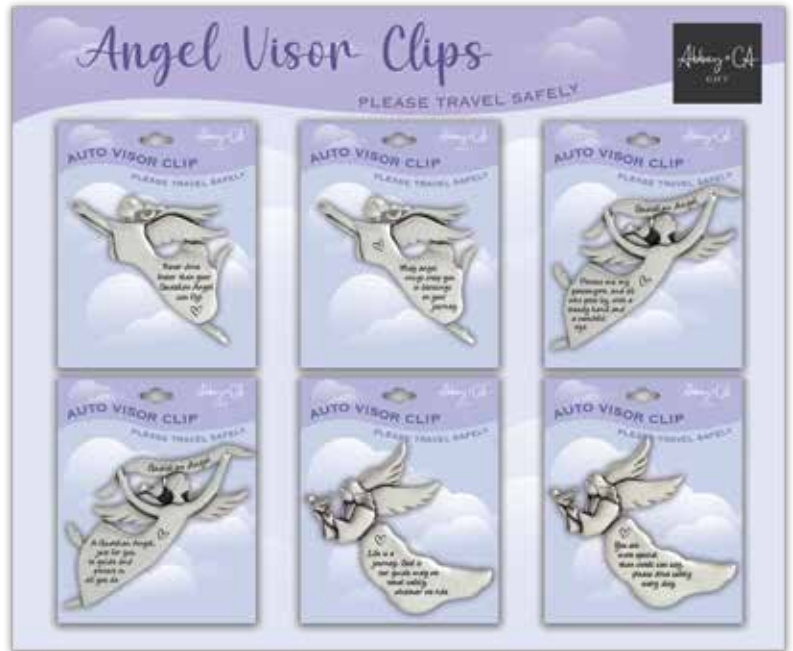

Cast metal angels with silver enamel finish with engraved message of protection. 2 1/2". Carded.

Angel Visor Clips Display Unit
18 pieces:
3 each of 6 styles.
Display 10" x 12".
Cost $12.00 Net.
Free w/KVC8003.
KVC8003-63R00-1

7 85525 30590 7