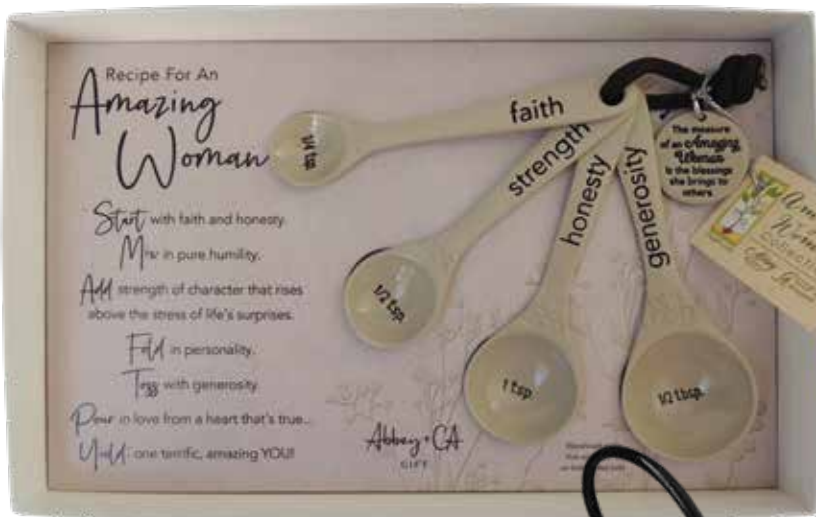

COASTER/MUG  
RIM SCRIPTURE:  
"Many women  
have done excellently,  
but you surpass  
them all."

—PROVERBS 31:29

**Recipe Cutting Board**

Tempered glass.  
Heat safe up to 248°.  
Hand wash.  
15 5/8" x 11 3/4".  
Boxed.

57814-10K00-2

Amazing Woman®

**Measuring Spoons**

Metal with perfect greige enamel finish. Hand wash. 7" x 4 1/2". Gift boxed.

**MSS109-9E00-2**

7 85525 31343 8

**Utensil Holder**

Sublimated MDF with a rustic farmhouse look, with a cast metal wildflower motif, and metal handles in black matte finish.