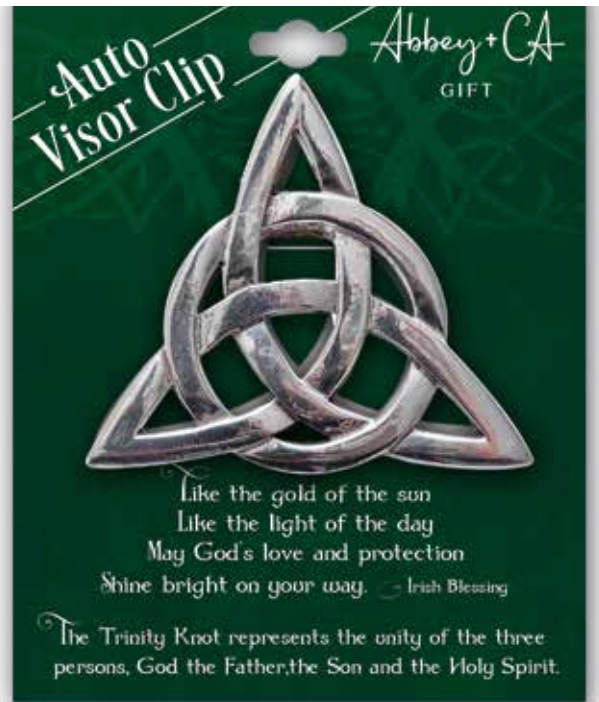

**Celtic Cross**  
KVC112-3X50-3

**Blessing Cross**  
KVC176-3A50-3

**Claddagh**  
Silver enamel finish. 3" wide  
KVC274-3H50-3

**Irish Visor Clip Display Unit**  
18 pieces: 3 each of 6 styles.  
Display 10" x 12". Cost \$12.00 Net  
Free w/KVC4005. **KVC4005-63A00-1**