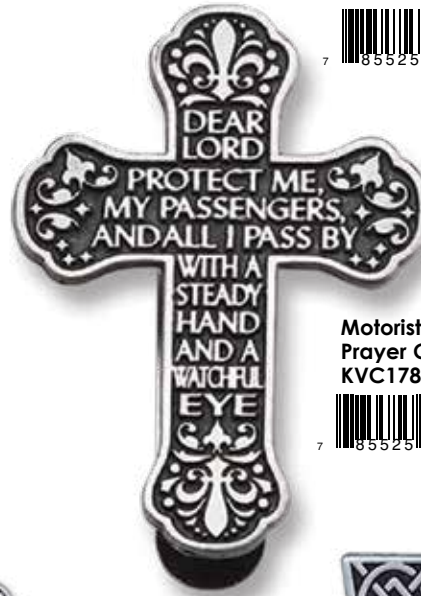

Our unique metal memory spring clip fits all sized visors

Motorist Prayer  
KVC186-3U50-3

St. Christopher/  
Guardian Angel  
KVC122-3M50-3

St. Michael/  
Guardian Angel  
KVC165-3M50-3

Motorist  
Prayer Cross  
KVC178-3N50-3