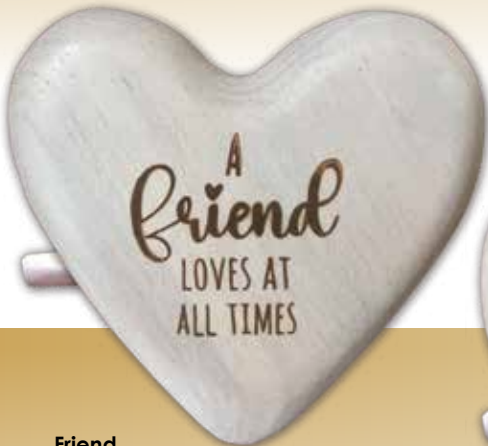

**Friend
HRT104-5J00-2**