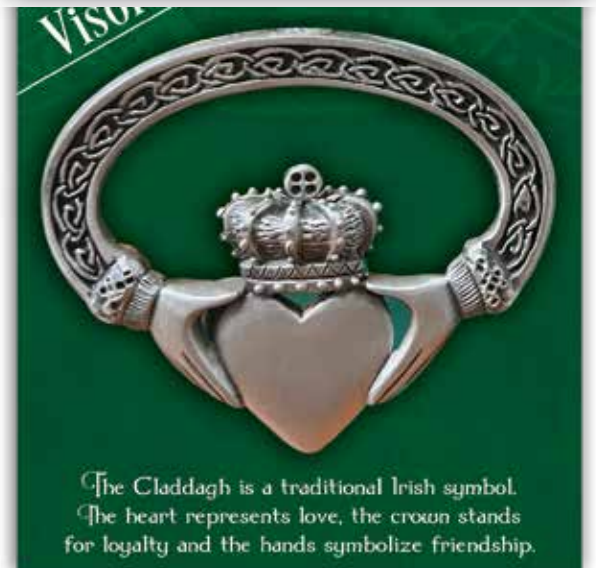

Metal visor clips are on special cards explaining the symbolism of the Trinity Knot, Celtic Cross, and Claddagh. All in bright finish. Approximately 2"