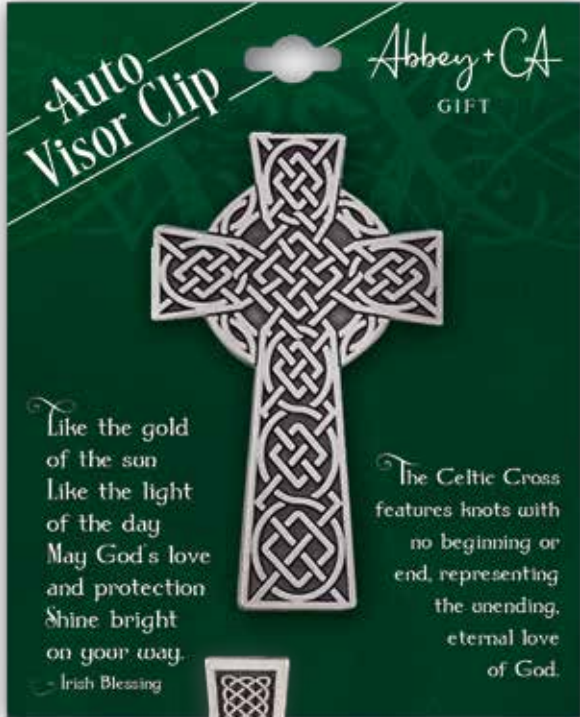

Metal visor clips are on special cards explaining the symbolism of the Trinity Knot, Celtic Cross, and Claddagh. All in bright finish. Approximately 2"

**Celtic Cross**  
KVC401-3E50-3

**Claddagh Cross**  
KVC431-3A50-3