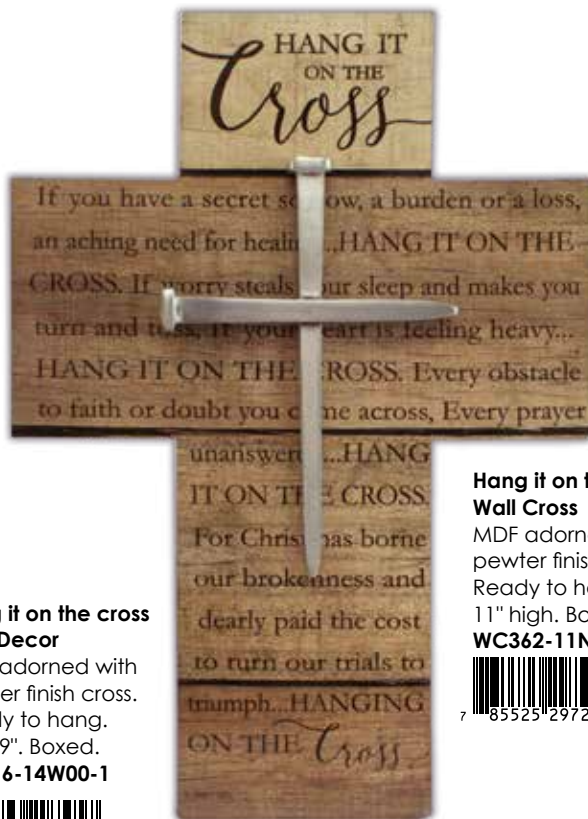

**WC369-11J00-2**

**Hang it on the cross Wall Decor**

MDF adorned with pewter finish cross. Ready to hang. 18" x 9". Boxed.

**WP516-14W00-1**

**Hang it on the cross Wall Cross**

MDF adorned with pewter finish nail cross. Ready to hang. 11" high. Boxed.