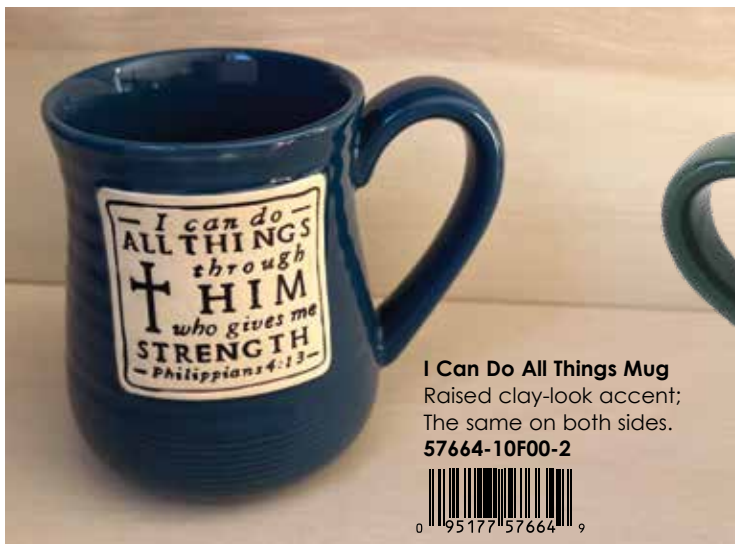

**Live with Purpose**  
54466-7B50-2

Coaster/mug rim scripture:  
I can do all things through  
Him who strengthens me.  
~Philippians 4:13

**Pottery Mugs**

Handcrafted stoneware with a pottery glaze finish.  
 Raised clay-look accent on one side, with message on the other side.  
 Microwave/dishwasher safe. Natural variations will occur. 20 oz., 5" high. Boxed.

**Man of Strength**  
56805-10M00-2

**Man of Courage**  
56804-10J00-2

**Man of Wisdom**  
56807-10K00-2

**Man of Integrity**  
MUG130-10C00-2

**I Can Do All Things Mug**  
Raised clay-look accent;  
The same on both sides.  
57664-10F00-2