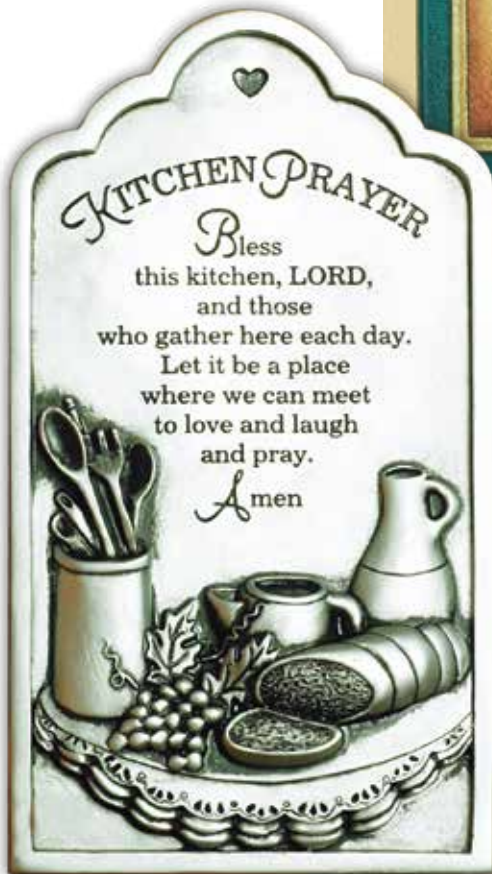

Kitchen Prayer Cutting Board.
Illustrated by Randy Wollenmann.
Tempered glass is safe up to 248°. Hand wash.
15 5/8" x 11 3/4". Boxed.
54729-10K00-2