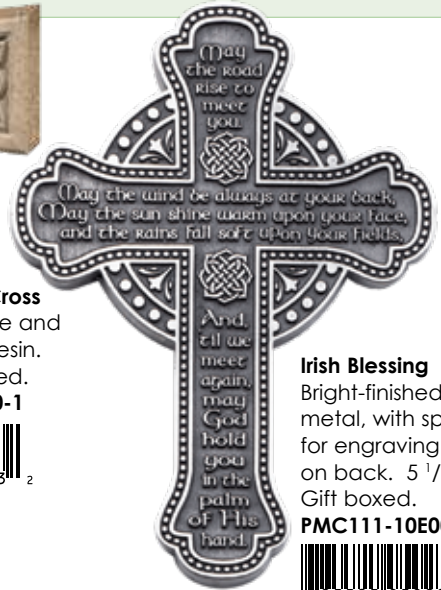

PMC111-10E00-2