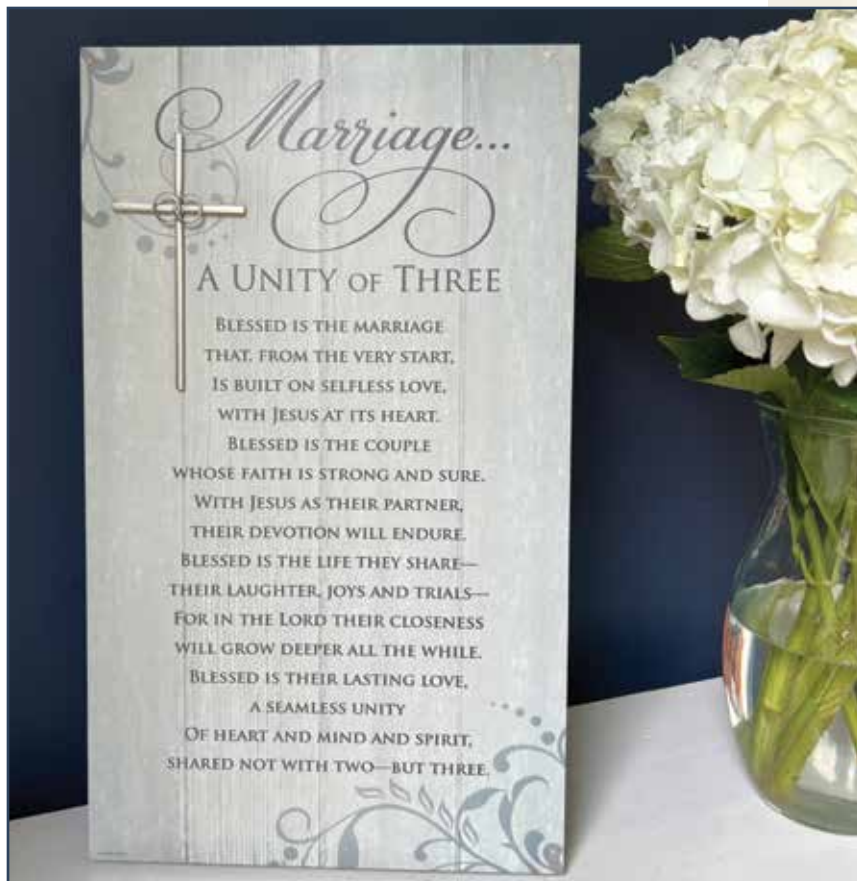

A Unity of Three... A most popular wedding sentiment, featured on this whitewashed MDF, adorned with metal wedding cross. Ready to hang, 17" x 10" x 1". Poly bagged. **57883-13R50-1**