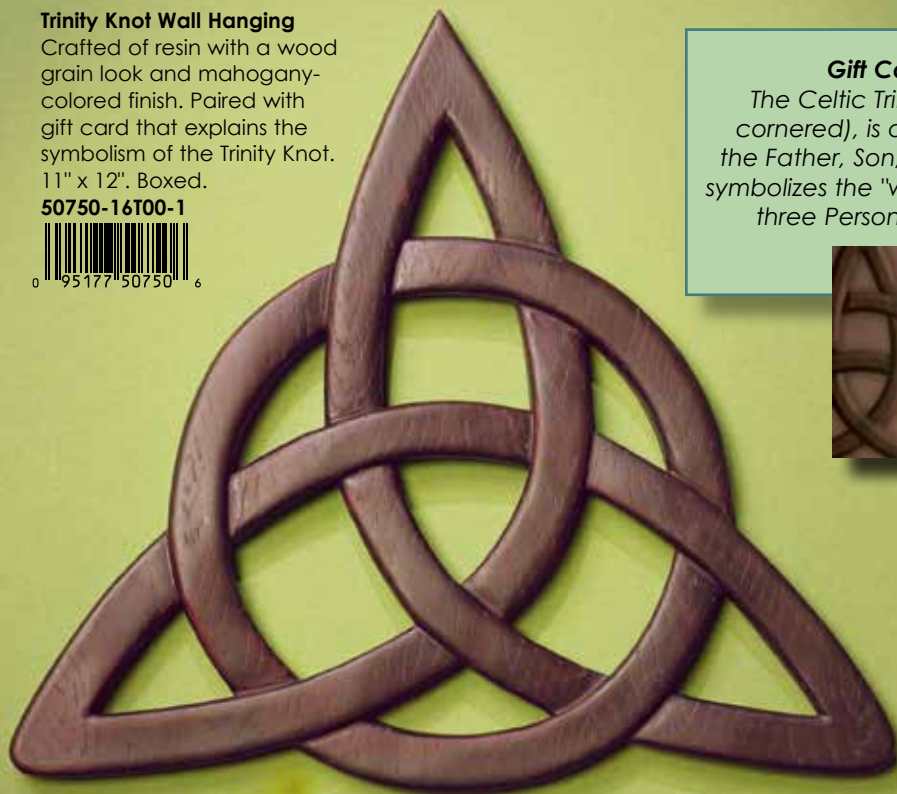

Trinity Knot Wall Hanging

Crafted of resin with a wood grain look and mahogany-colored finish. Paired with gift card that explains the symbolism of the Trinity Knot. 11" x 12". Boxed.

50750-16T00-1