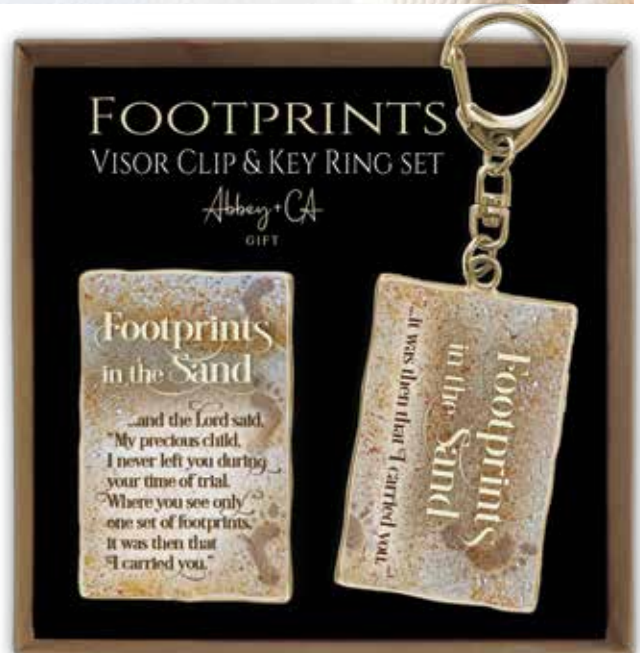

**Keepsake Box**

Crafted of MDF in a whitewashed finish with sublimated lid and cast metal gold-finished footprints accent. Magnetic closure lid. 4" x 4" x 2". Boxed. **BX123-7F50-2**

**Cross**

MDF with infused artwork, rustic look and traditional sentiment. Ready to hang or stand with easel back. 7" x 10" Boxed.

**57736-8F50-2**

**Visor Clip & Key Ring Set.** ArtMetal™ Visor clip (1 1/2" x 2") and Key Ring (1" x 1 1/2") , bright gold finish. Gift boxed. **KS111-7T50-2**

**Pine Box** features a contemporary black painted finish inside and out, and a laser-engraved, magnetic lid. Comes with a matching 3 1/2" x 5 3/8" gift card. 4 1/2" x 6" x 2". Boxed. **45605-13S50-1**