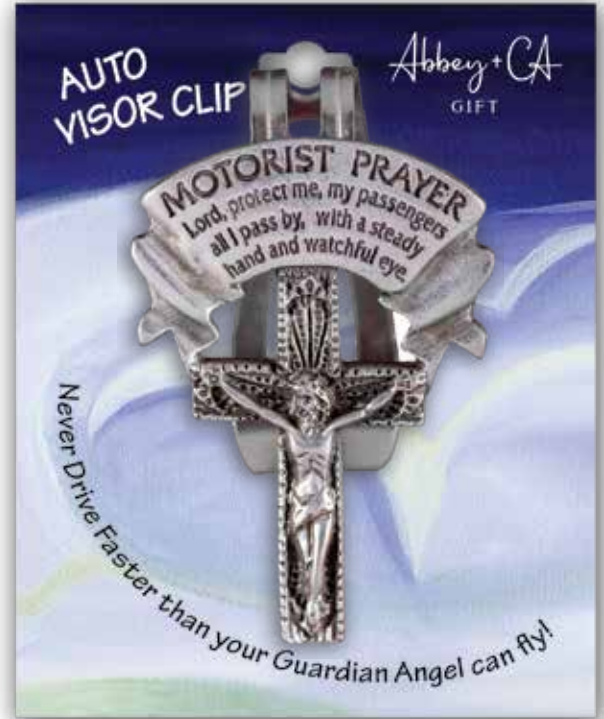

Our unique metal memory spring clip fits all sized visors

Motorist Prayer  
KVC186-3U50-3

St. Christopher/  
Guardian Angel  
KVC122-3M50-3

St. Michael/  
Guardian Angel  
KVC165-3M50-3

Motorist  
Prayer Cross  
KVC178-3N50-3