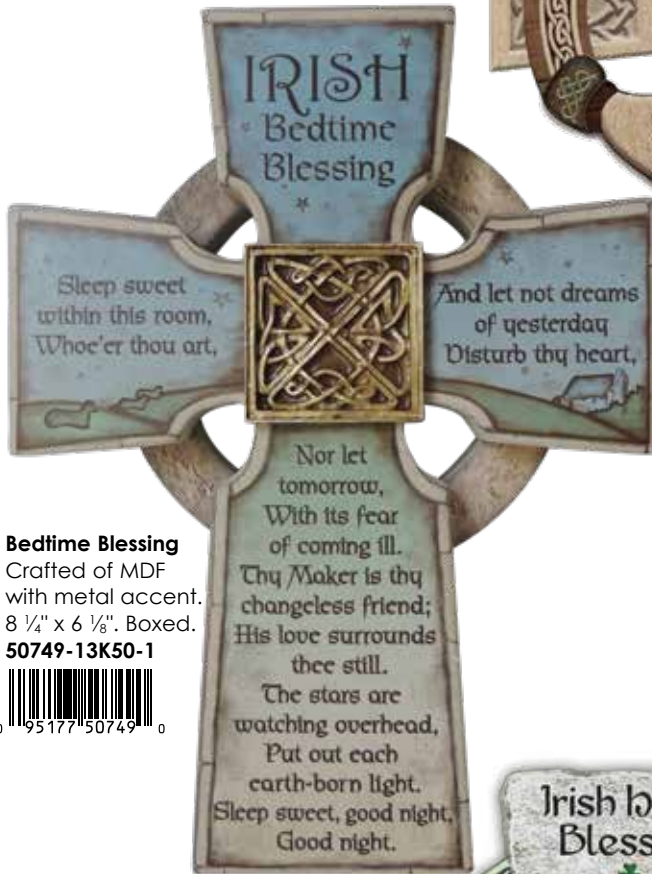

Wall Crosses

The Celtic knot is featured on all of these wall crosses, both metal and resin, all ready to hang.

PMC111-10E00-2