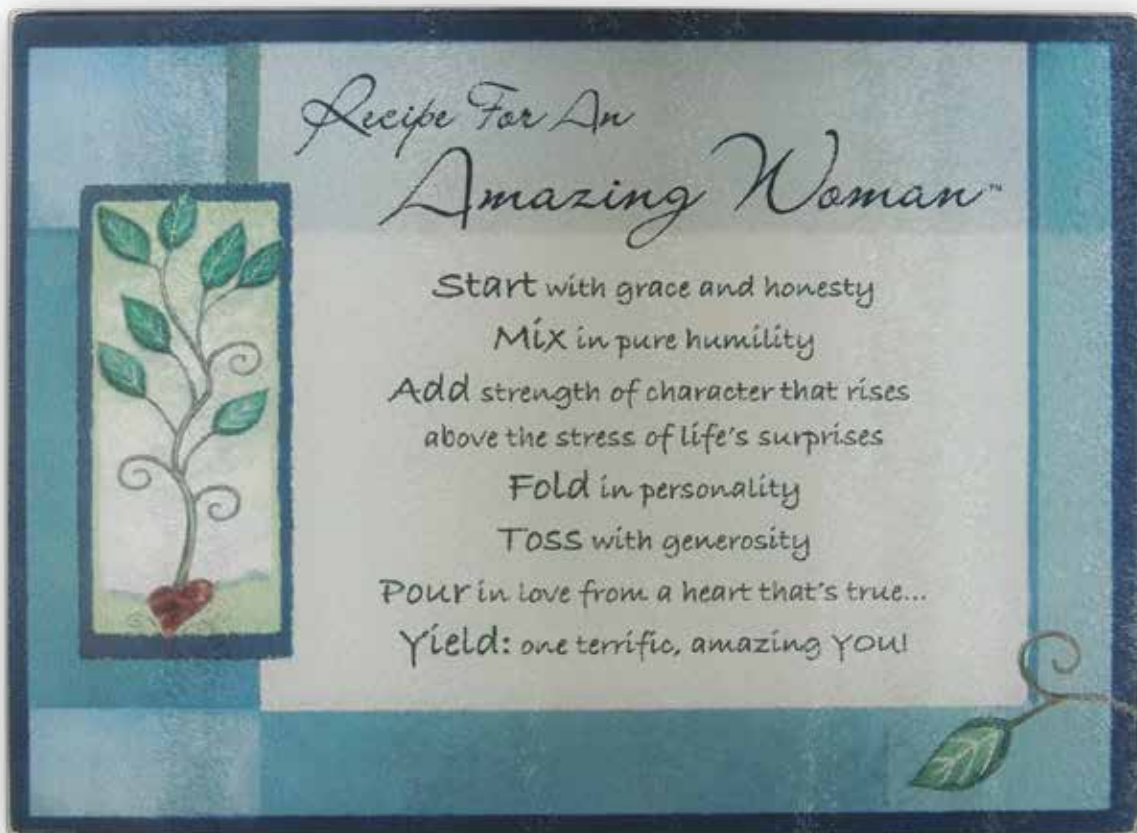

COASTER/MUG  
RIM SCRIPTURE:  
"Many women  
have done excellently,  
but you surpass  
them all."

—PROVERBS 31:29

**Recipe Cutting Board**

Tempered glass.  
Heat safe up to 248°.  
Hand wash.  
15 5/8" x 11 3/4".  
Boxed.