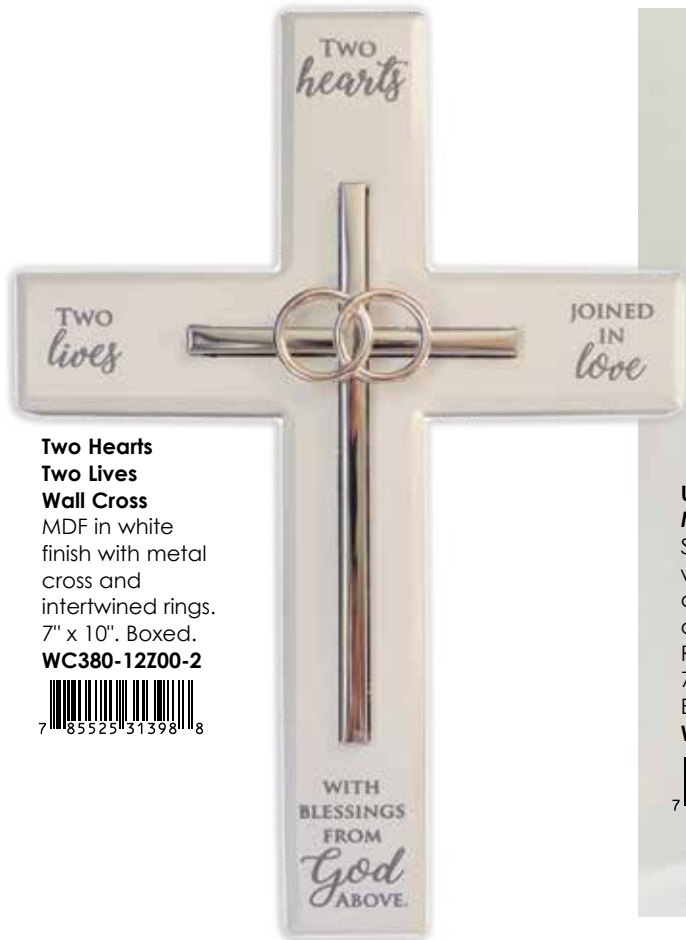

**Prayer Plaque** displayed in contemporary black frame. Ready to hang, 16 3/4" x 8 7/8" Boxed. **56020-11Y00-2**

**Plaque** Stands with easel back. 10" x 10". **WP515-14E50-1**

**A Cord of Three Strands,**

A thought provoking sentiment for marriage, infused into MDF frame and plaque, each adorned with braided rope, woven into a cross. Boxed.

**Frame** Ready to hang or stand with easel back. 7" x 11". Holds a 4" x 6" photo. **MF280-14H50-1**