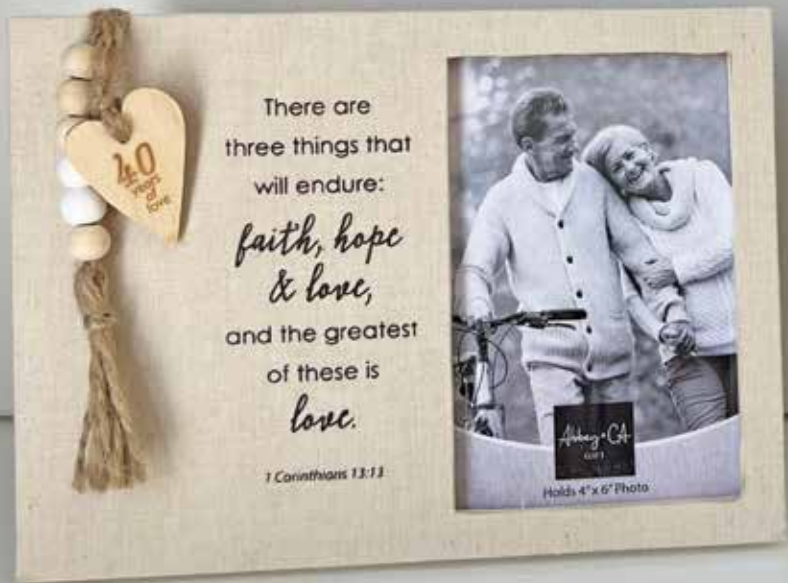

ANNIVERSARY

Frames

MDF frames wrapped in screen printed fabric, with wood beads, hot stamped heart, and jute cord. Hold 4" x 6" photo. Hang or stand. 9" W x 6 1/2" H. Boxed.

40th Frame
MF343-10E00-2