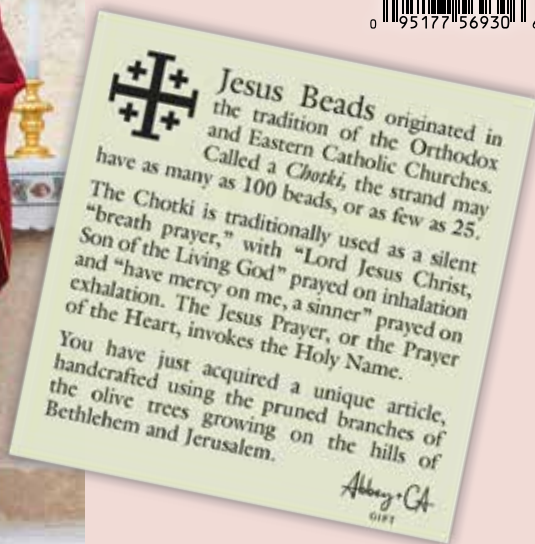

Jesus Beads. A strand of 100 wooden beads with matching Jerusalem Cross, the Jesus Beads are a devotional tool honoring the name of Jesus and imploring the mercy of God. 4" x 3" muslin pouch is included for protective transport and storage. Handcrafted, using the pruned branches of olive trees growing on the hills of Bethlehem and Jerusalem. Included, 2 3/4" x 3" gift card, offers a brief history of the Jesus Beads and explanation of how to use them. Beads are 14 1/4" long. Poly bagged. **56930-14X50-1**