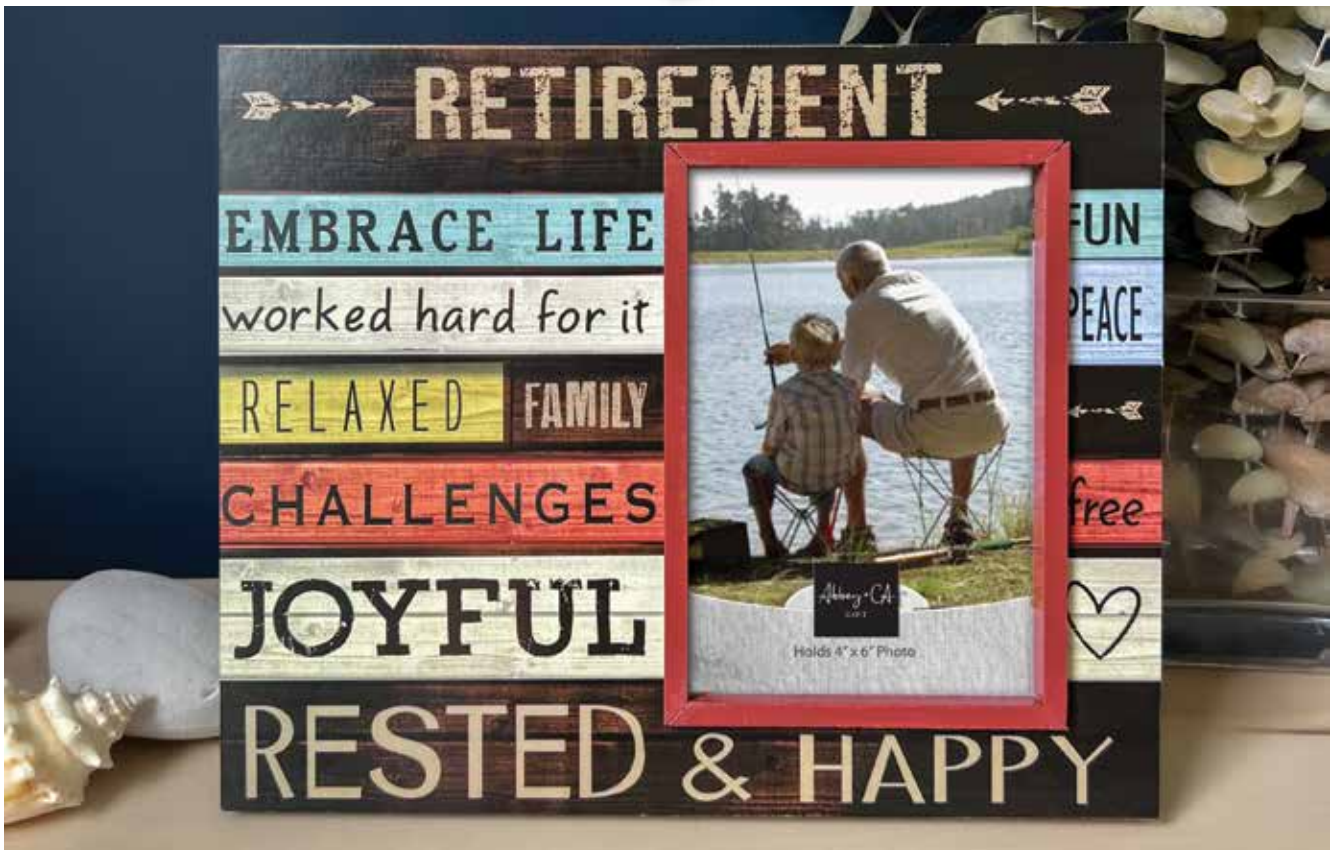

Mug with Fabric Coaster Gift Set
15 oz. Mug 4 1/2" tall x 3 3/8" diam.
Microwave/dishwasher safe,
Coaster is 4" square 100% polyester, machine washable and dryer safe, rolled and tied to handle of mug. Boxed.
MUG141-6W50-2

Frame. MDF with multi-color printed facing.
8" x 9 1/2". Holds 4" x 6" photo. Hangs or stands with easel back. Boxed. **MF271-10P00-2**

7 85525 29633 5