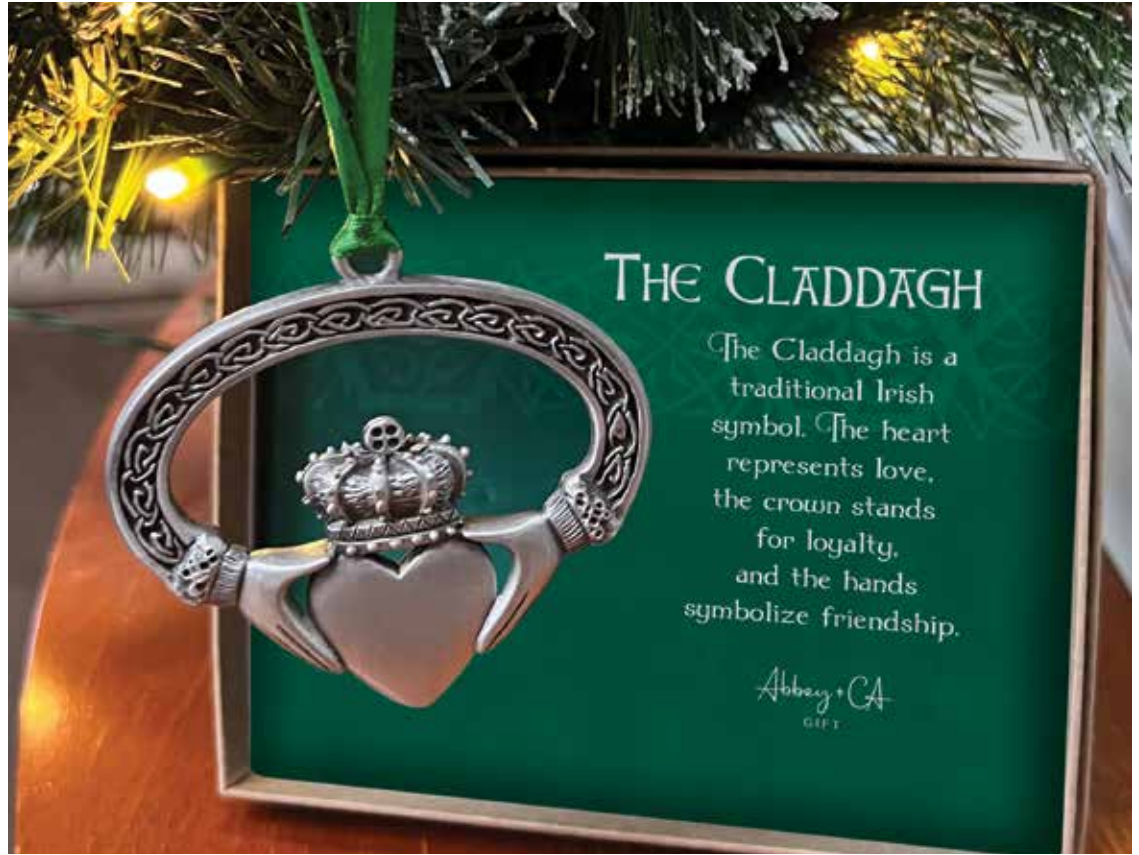

Gift Card Message: St. Brigid's Prayer

May Brigid bless the house wherein you dwell.
Bless every fireside, every wall and door.
Bless every heart that beats beneath its roof.
Bless every hand that toils to bring it joy.
Bless every foot that walks its portals through.
May Brigid bless the house that shelters you.
St. Brigid, patroness of Ireland, founded its first women's religious community.
A cross made of rushes is her special emblem and is thought to ward away evil from the house that displays it.