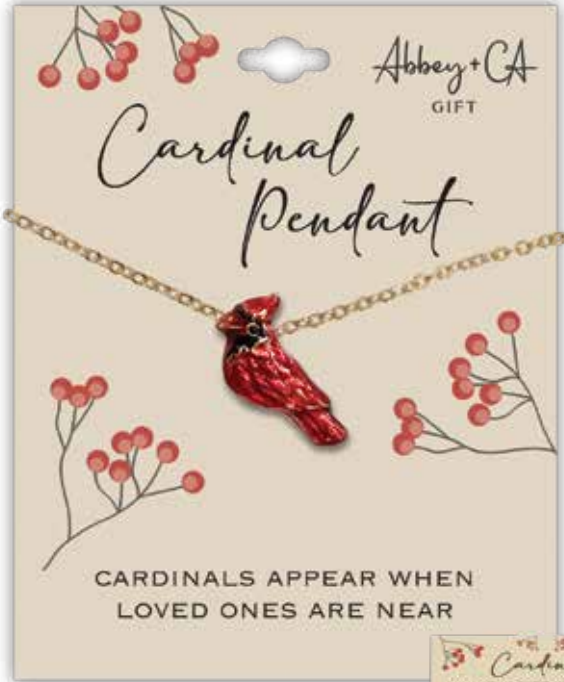

Cardinal Pendant
Cast Metal, gold plated with red epoxy fill.
18" gold-plated chain.
Size of cardinal is 7/8".
Carded. **PL359-5F00-3**

Cardinal Pendant Display Unit
18 pieces of PL359
Display is 10"H x 12"W
Cost $12 Net, Free with PL3005
PL3005-90D00-1