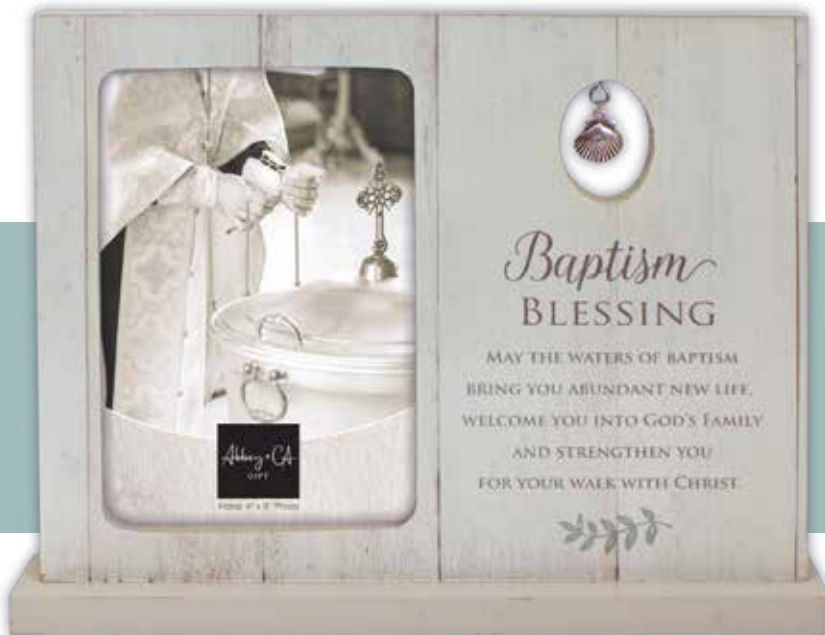

Blessing frame is crafted of MDF and
features a pewter finish scallop shell
charm accentuating the message.
Holds a 4" x 6" photo. 7 1/2" x 9 1/2". Boxed.
MF274-12U00-2