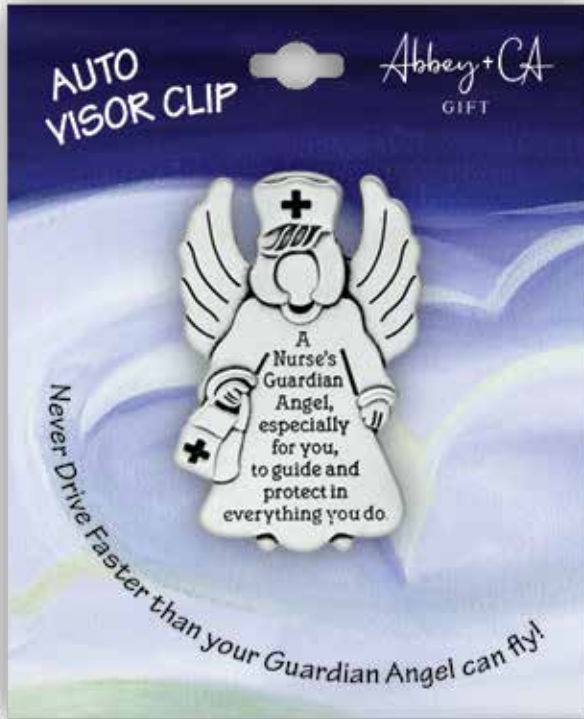

back of clip

Nurse
KVC616-3U50-3

For the Special People in your Life

Metal visor clips in silver enamel finish. Approximately 2". Carded.