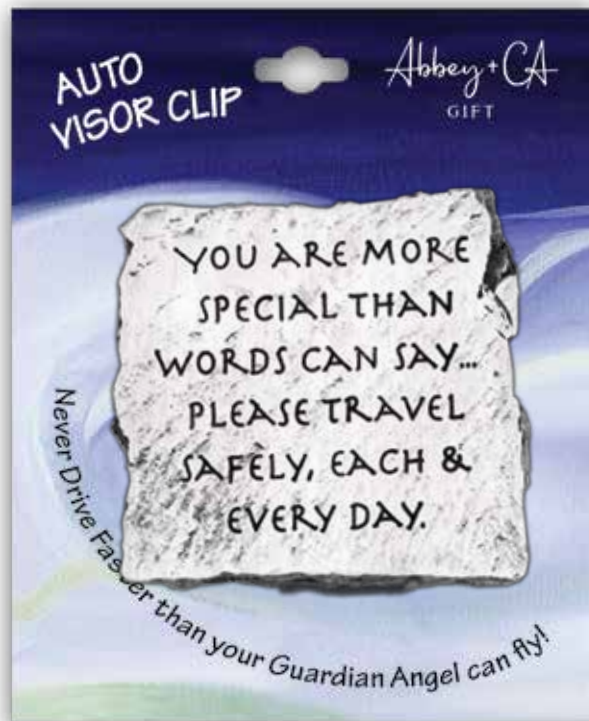

You are more special
Silver enamel finish.
KVC253-3P50-3