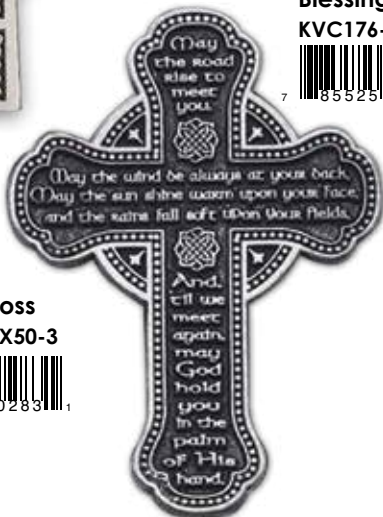

Blessing Cross
KVC176-3A50-3