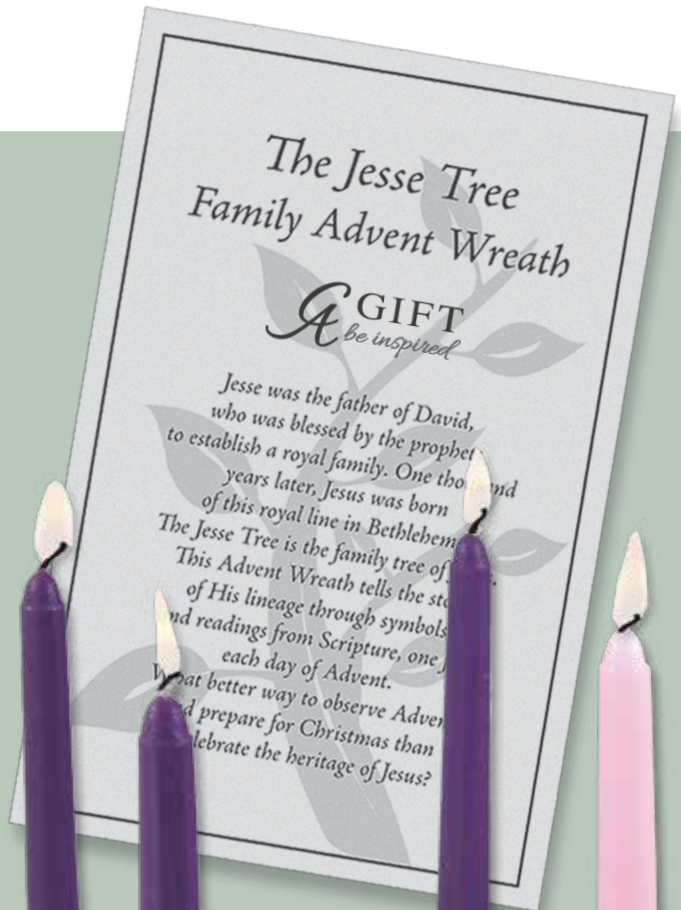

7 85525 31127 4

**Boxed set of four  
4" candles:**

3 purple, 1 pink.

**ADCANMINI-3X25-2**

7 85525 22184 9

The Jesse Tree is the family tree of Jesus. This Advent wreath tells the story of His lineage, through symbols and readings from scripture, one for each day of Advent.