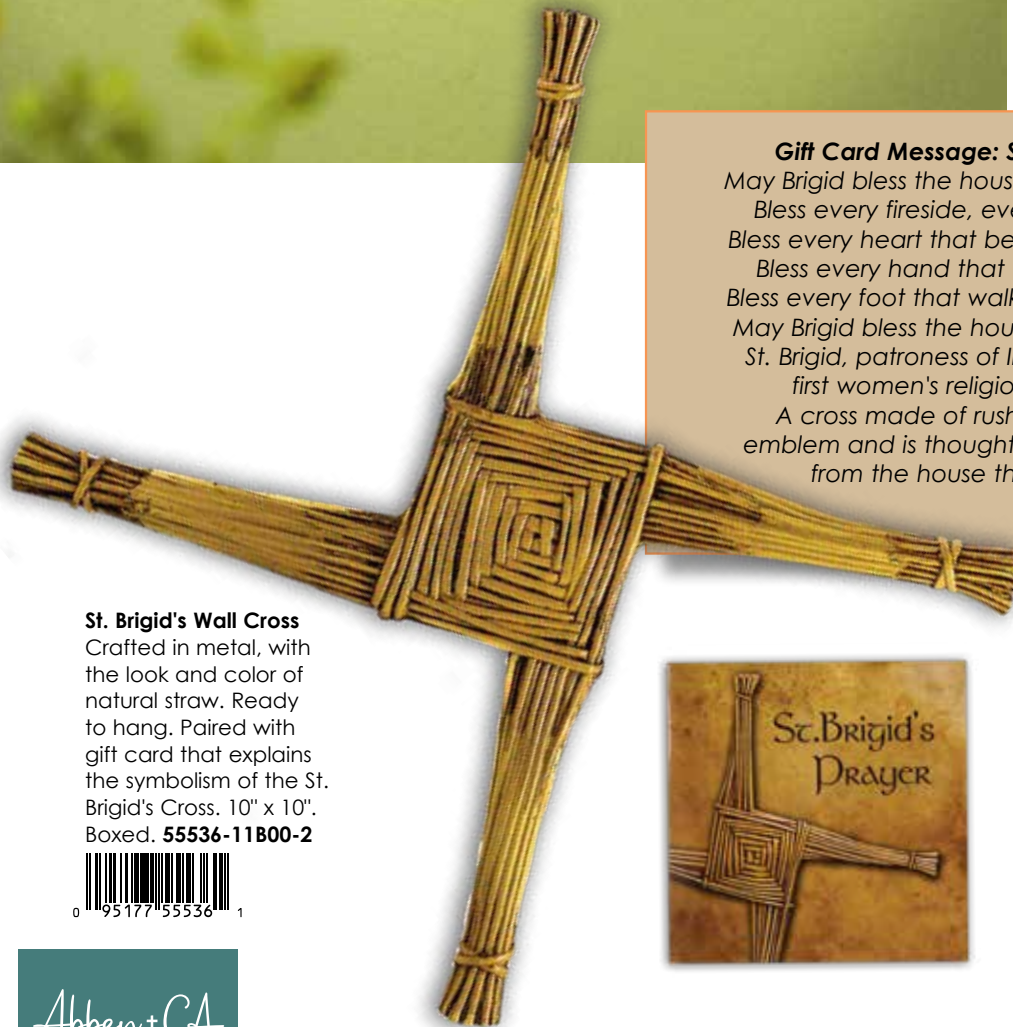

St. Brigid's Wall Cross

Crafted in metal, with the look and color of natural straw. Ready to hang. Paired with gift card that explains the symbolism of the St. Brigid's Cross. 10" x 10". Boxed. 55536-11B00-2