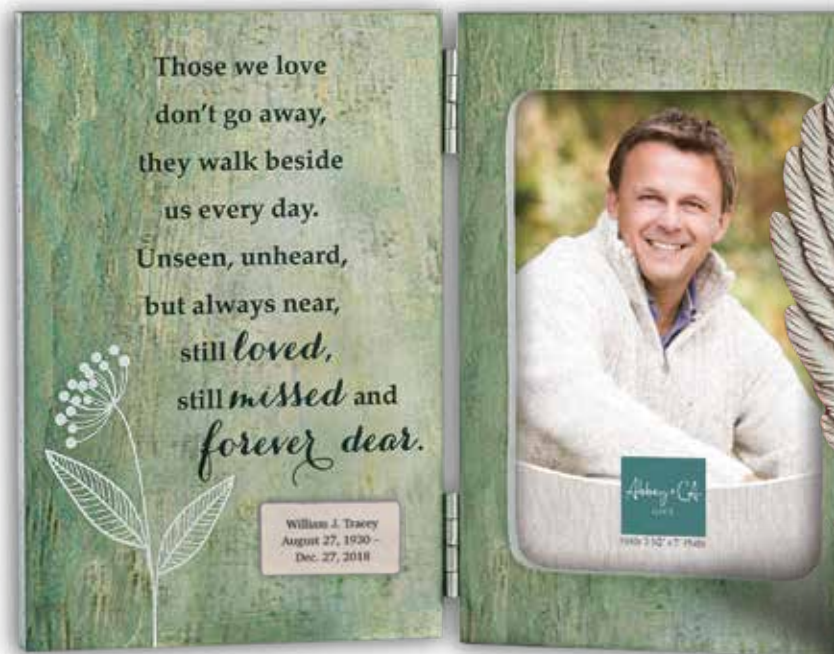

**Hinged Photo Frame** crafted of MDF with a wood-look, with floral detail. Comes with an engraving plate for personalization that is 1" x 1 3/4". Holds 3 1/2" x 5" photo. Overall size when open: 8" x 6". Boxed. **WL271-9B00-2**