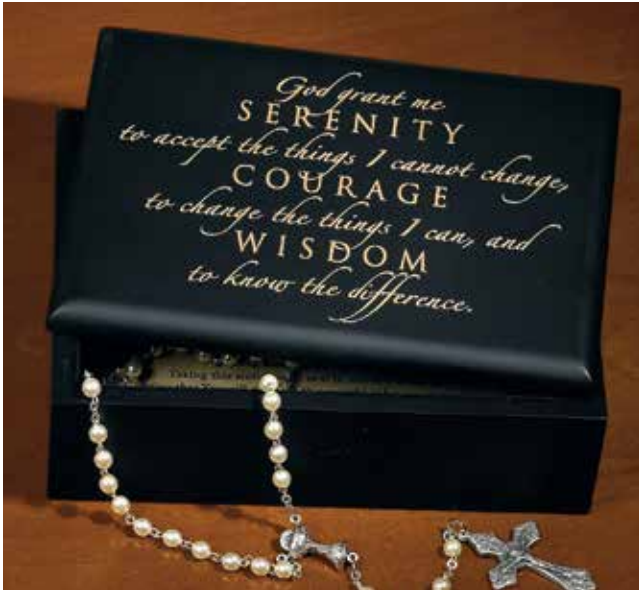

**57736-8F50-2**

**Visor Clip & Key Ring Set.** ArtMetal™ Visor clip (1 1/2" x 2") and Key Ring (1" x 1 1/2") , bright gold finish. Gift boxed. **KS111-7T50-2**

**Pine Box** features a contemporary black painted finish inside and out, and a laser-engraved, magnetic lid. Comes with a matching 3 1/2" x 5 3/8" gift card. 4 1/2" x 6" x 2". Boxed. **45605-13S50-1**