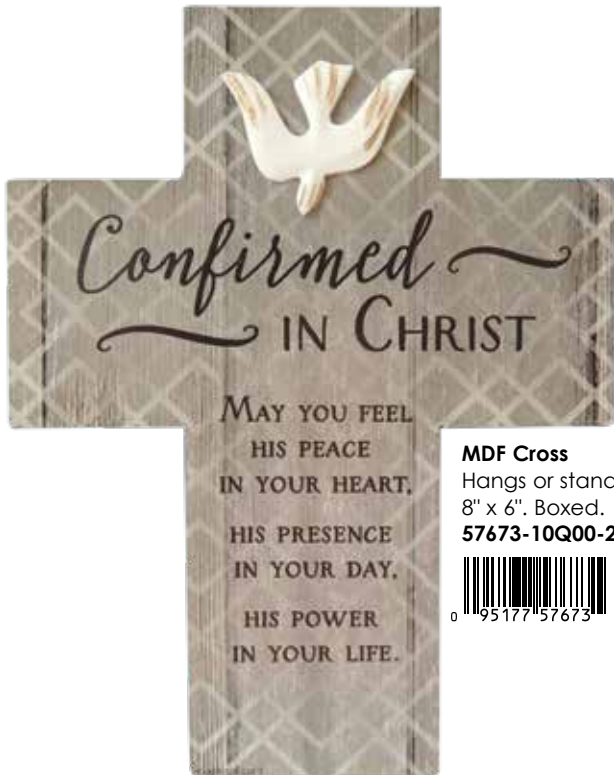

MDF Frame
with bright finish filigree motif & chalice accent. Holds 3 1/2" x 5" photo. Easel back. 5 1/2" x 7 3/4". Boxed.
MF306-10U00-2