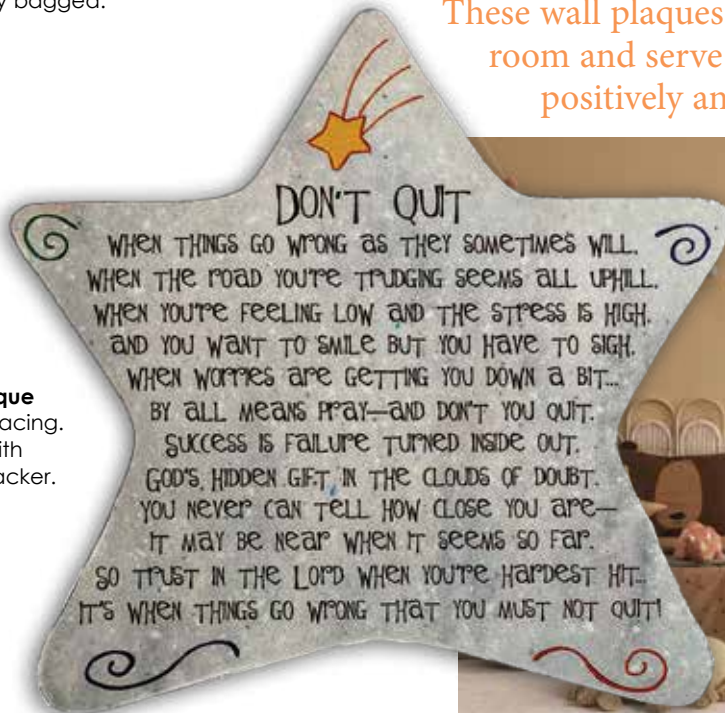

Poly bagged.  
56970-10A00-2

0 95177 56970 2

These wall plaques complement decor in a child's room and serve as daily reminders to think positively and believe in themselves!

**Don't Quit Star Plaque**

MDF with printed facing.  
Hangs or stands with attached easel backer.  
7 1/4" x 7 1/4". Boxed.