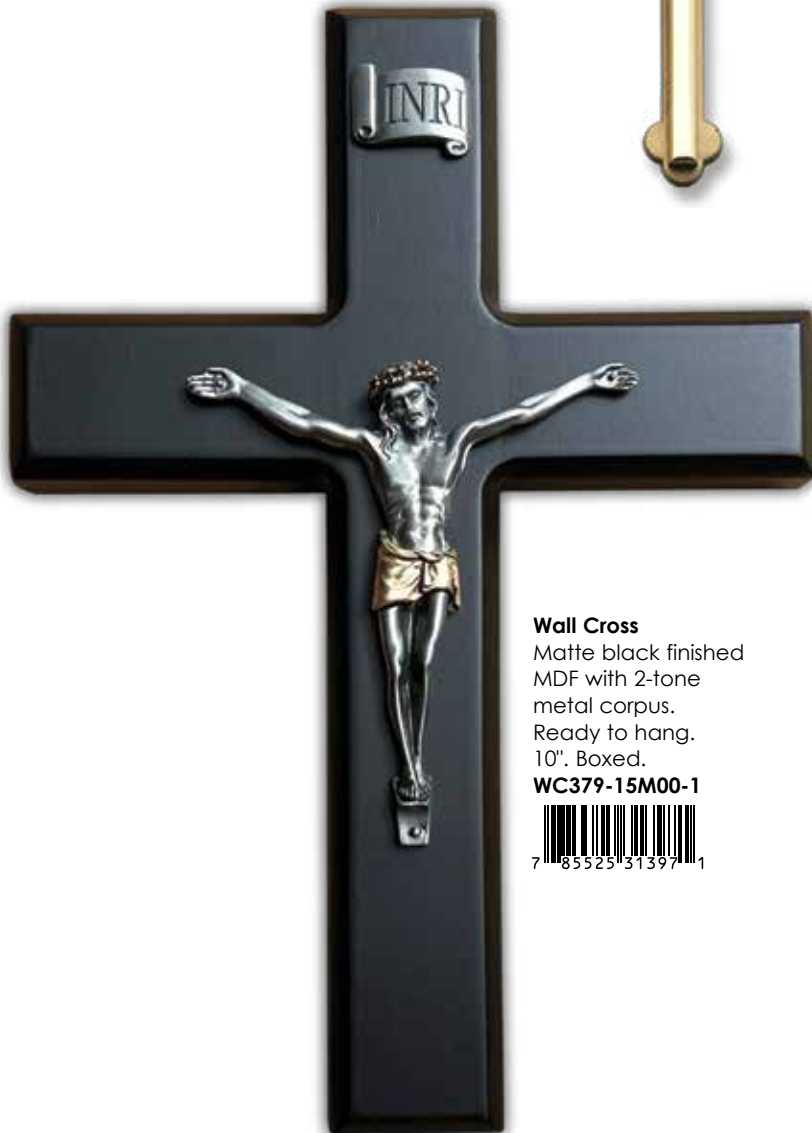

Faith Wall Cross
Sublimated in matte finish with hand-painted flower accent and sublimated fabric tag. Ready to hang. 6½" W x 9½" H. Boxed.

Wall Cross
Matte black finished MDF with 2-tone metal corpus. Ready to hang. 10". Boxed.
WC379-15M00-1
7 85525 31397 1