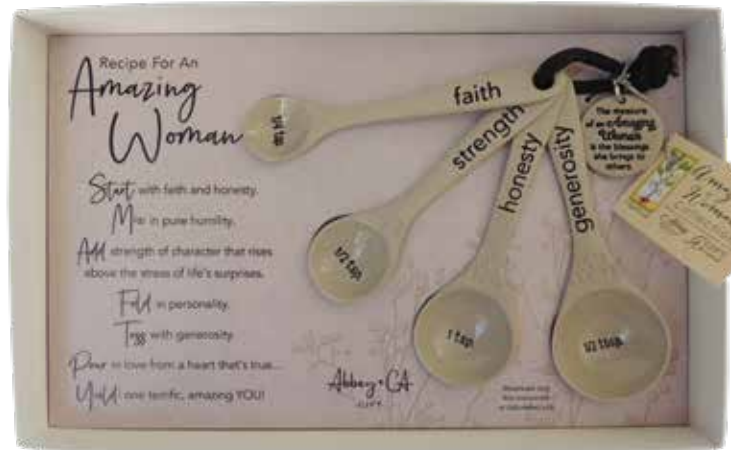

**Mini Pie Plates**

America's favorite pies are featured on these colorful mini pie plates, the perfect size for two. Each is complete with recipe and instructions, both on the plate itself and on the enclosed recipe card. Microwave/oven/dishwasher safe. 6" diameter. Gift boxed with acetate lid

Apple  
PIE111-8X00-2

Pumpkin  
PIE112-8G00-2

Bottom of both dishes shows the corresponding recipe

**Amazing Woman Measuring Spoons**

Metal with silver enamel finish.  
Hand wash. 7" x 4 1/4". Gift boxed.  
**MSS104-9J00-2**

**Together Measuring Spoons**

Metal with copper enamel finish.  
Hand wash. 7" x 4 1/2". Gift boxed.  
**MSS104-9K00-2**

**In This Home Measuring Spoons**

Metal with light gray enamel finish.  
Hand wash. 7" x 4 1/2". Gift boxed.  
**MSS106-9K00-2**

**Amazing Woman Measuring Spoons**

Metal with perfect greige enamel finish.  
Hand wash. 7" x 4 1/2". Gift boxed.  
**MSS109-9E00-2**

**Measuring Spoons Display Unit**  
 12 pieces: 2 each of 6 styles.  
 Display 12 1/2" x 25" H  
 Cost \$24.00 Net  
 Free with MSS1000  
**MSS1000-108A00-1**