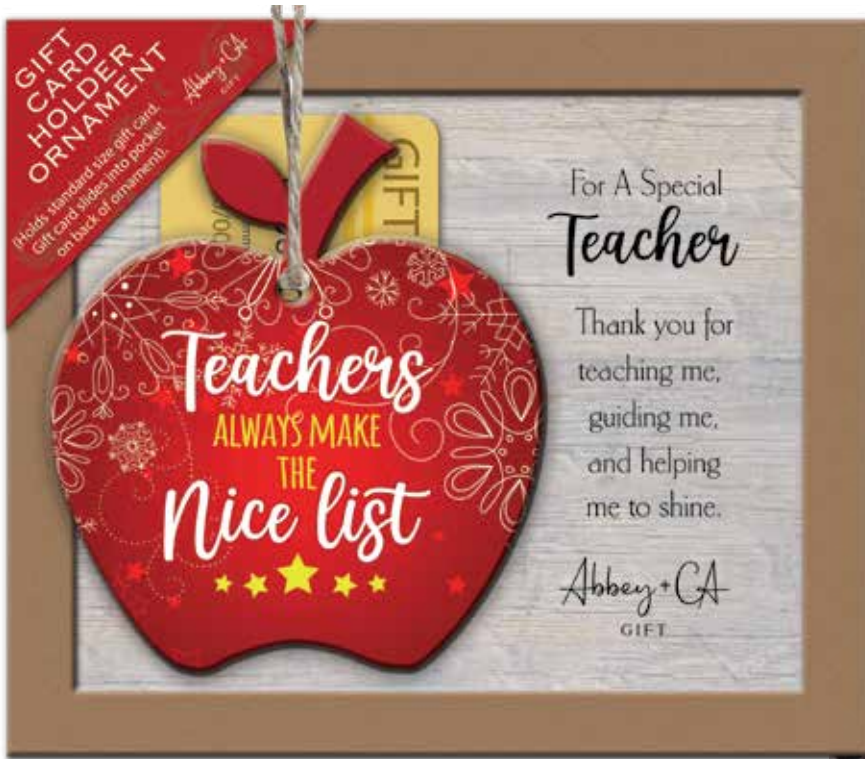

Teacher
3 3/4" W x 4 1/4" H.
CO990-6E50-2

Gift Card Holders

Ornaments are crafted of MDF and sublimated with colorful designs and message on the front, and a fabric pocket on the back, sized to hold any gift card. Each ornament is complete with jute hanger and both pockets are screened with 'To and From'. Window boxed.