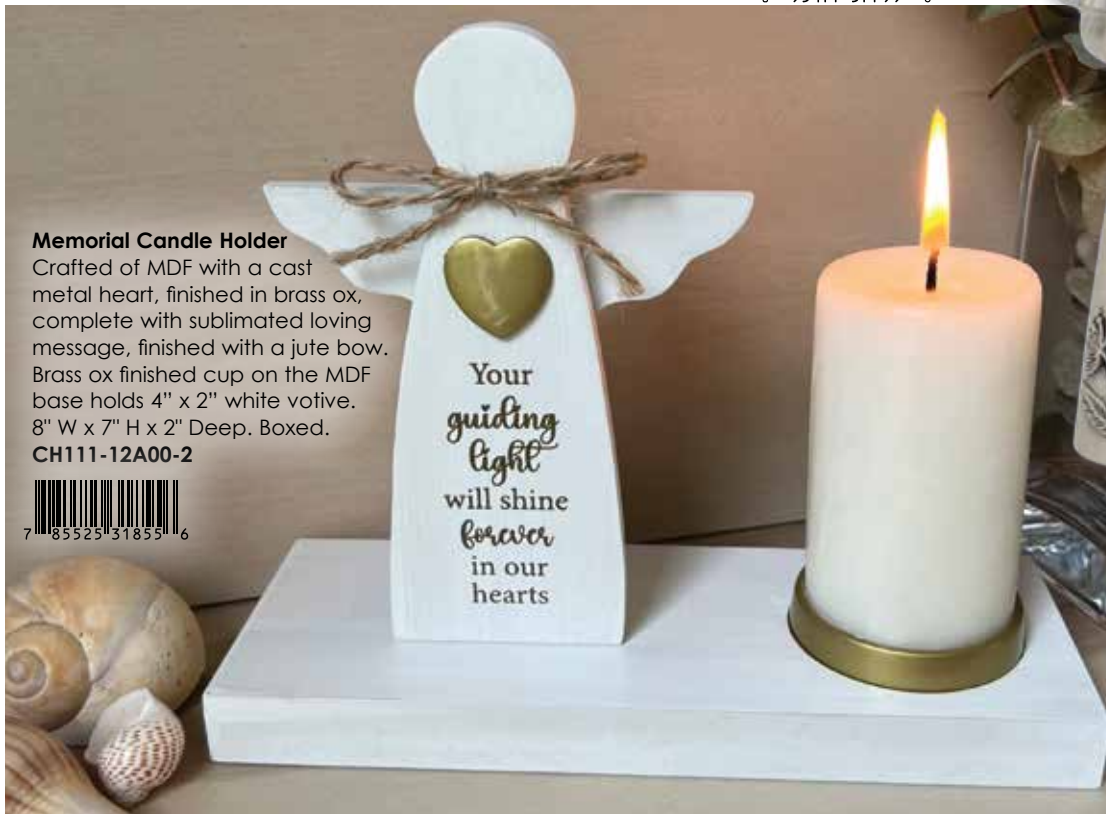

Memorial Candle Holder

Crafted of MDF with a cast metal heart, finished in brass ox, complete with sublimated loving message, finished with a jute bow. Brass ox finished cup on the MDF base holds 4" x 2" white votive. 8" W x 7" H x 2" Deep. Boxed. **CH111-12A00-2**

7 85525 31855 6

Your
guiding
light
will shine
forever
in our
hearts

Those
we Love
don't go away
they walk beside
us every day.
Unseen, unheard,
but always near,
still loved,
and forever
dear.