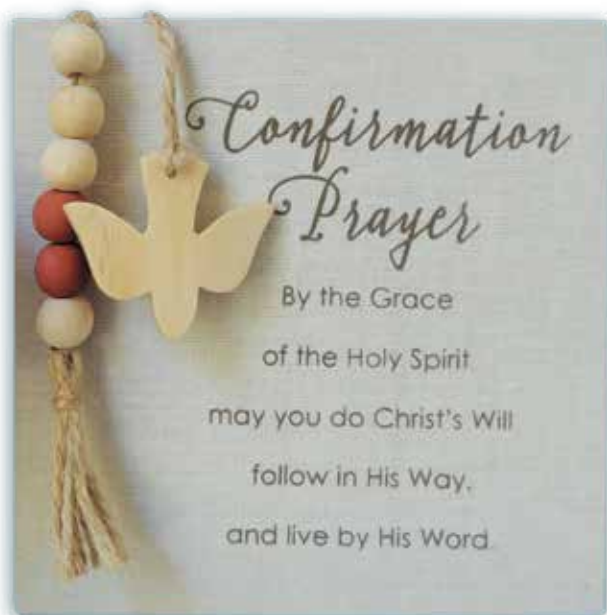

Plaque Crafted of MDF, wrapped in fabric, adorned with jute, wood beads, and cross. Ready to hang or stand. 6" x 6". Boxed. **WP564-7A50-2**