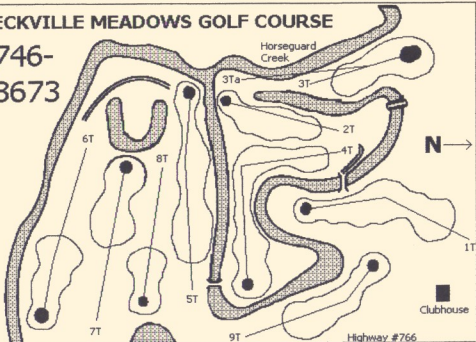

ECKVILLE MEADOWS GOLF COURSE

746-
3673

Hole #	Par	Yds	Player 1	Player 2	Player 3	Player 4
1	4	255				
2	3	220				
3	3 / 4	149 / 267				
4	5 / 4	401				
5	4	309				
6	4	244				
7	3	198				
8	3	161				
9	4	219				

32-34 2156 / 2274

Players	Totals				

Rules

Powercarts can only be operated by adults.
ALCB laws forbid any liquor on the premises.

RCGA rules prevail except where modified by the following local rules.

Relief of 2 club lengths, not nearer the hole will apply to: